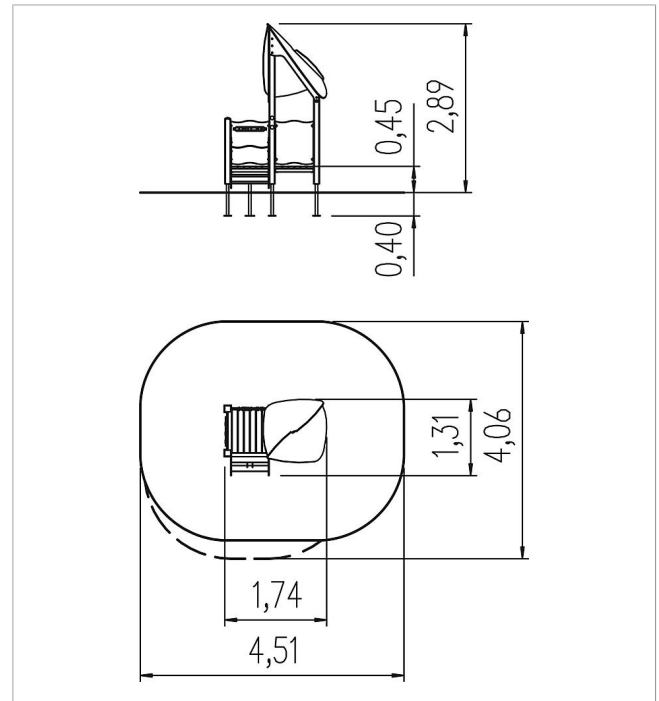

5 11 040 0111 0

playo play house Greta

made in germany

Scope of delivery

- 6x post construction: SW
- 6x post shoe: steel galvanised
- 2x platform construction: SW
- 5x wall panel: HPL
- 1x butterfly roof: HPL
- 1x play panel gear wheel: HPL
- 1x play panel counting rings: HPL, ROB
- 1x staircase: SW, HPL
- fittings: stainless steel

	Material	SW pi
	Foundation level	FL 1
	Minimum space	451x406x289 cm
	Free falling height	45 cm
	Impact protection net	15,0 m ²
	Foundations	7x CF or 7x PFs