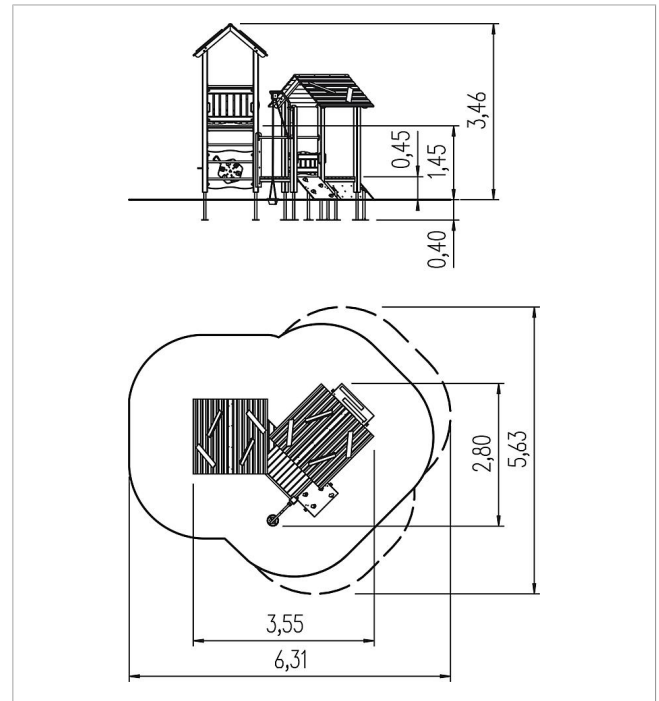

### Scope of delivery

- 9x post construction: SW or steel
- 9x post shoe: steel galvanised
- 4x platform construction: SW
- 1x adapter: SW
- 4x wall panel wood: SW
- 13x decoration crossbar: SW
- 3x walk-through protection leaf: stainless steel
- 3x set of grips: aluminium, plastic coated
- 1x ladder vertical: SW, rungs stainless steel
- 1x ramp: HPL, climbing grips
- 1x ramp: HPL, SW
- 1x sand lift: stainless steel, rubber
- 2x saddle roof: SW
- 1x play panel porthole: HPL, plastic
- 1x play panel dice disc: HPL, steel galvanised
- 1x counter: SW, HPL
- fittings: stainless steel

	Material	SW pi
	Foundation level	FL 1
	Minimum space	631x563x346 cm
	Free falling height	145 cm
	Impact protection net	22,5 m <sup>2</sup>
	Foundations	12x CF or 12x PFs
	Assembly	2 persons/10.5 h