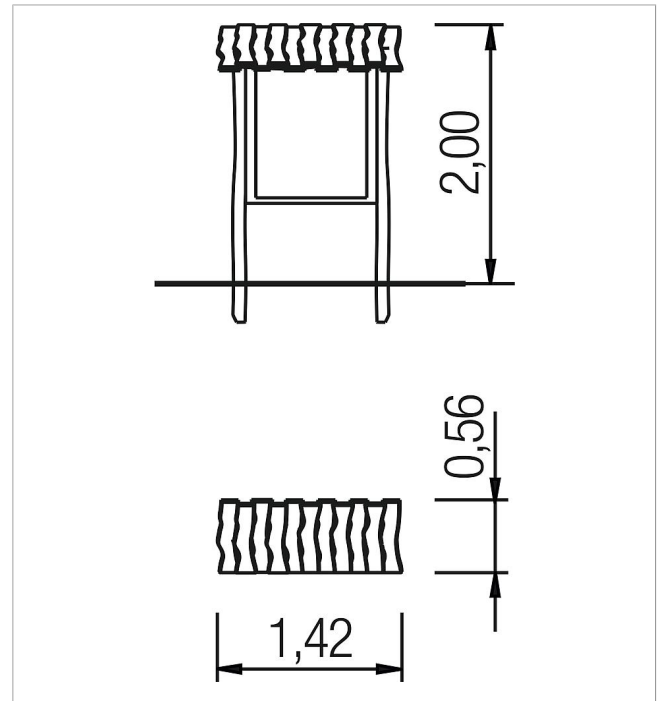

5 45 353 0630 0

paradiso play panel Painting Board

made in germany

3+

Scope of delivery

1x play board: robinia

	Material	Robinia natural
	Foundation level	FL 3
	Minimum space	120x50x200 cm
	Free falling height	-
	Impact protection net	-
	Foundations	2x CF
	Assembly	1 person/2 h