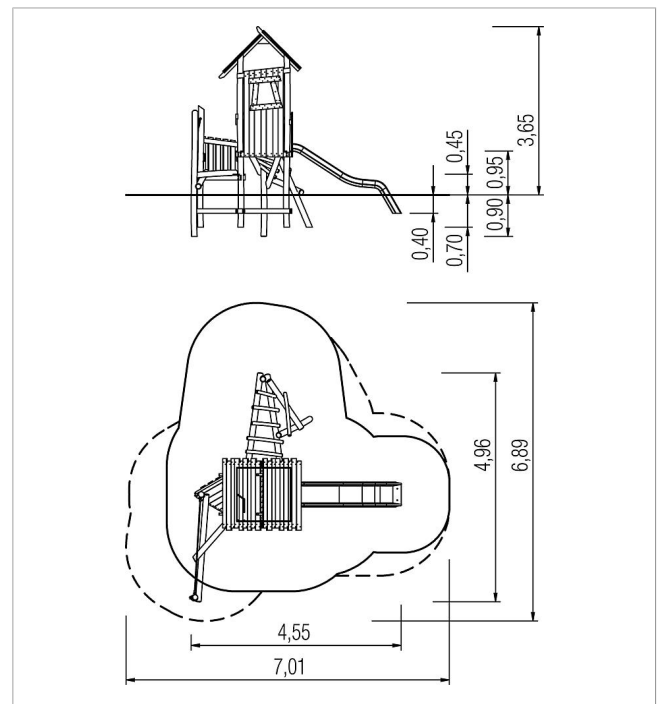

5 45 323 0630 0

paradiso play unit
Agneta, solo

made in germany

Scope of delivery

- 5x post unit: robinia
- 2x platform unit: robinia
- 1x pitched roof: robinia
- 1x Y-ascent: robinia, plastic-coated steel rope
- 1x chicken ladder: robinia
- 1x parapet: robinia
- 1x slide entry board: robinia
- 1x walk-through protection: robinia
- 1x play parapet window: robinia
- 1x set of climbing grips: aluminium, plastic-coated
- 7x squared timber: robinia

	Material	Robinia natural
	Foundation level	FL 3
	Minimum space	701x689x365 cm
	Free falling height	95 cm
	Impact protection net	26,0 m ²
	Foundations	8x CF