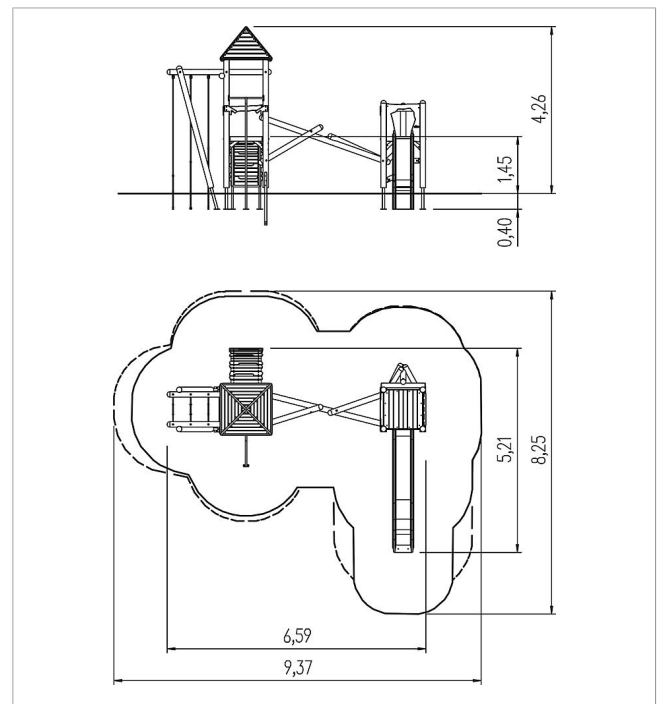

5 25 144 0110 0

unique play unit
Albion, solo

made in germany

Scope of delivery

- 8x post unit: SW or steel
- 2x platform wood : SW
- 1x roof: SW
- 1x arched ramp: stainless steel, SW
- 1x fireman's pole: stainless steel
- 1x liana ascent: plastic-coated steel rope, SW
- 1x log and crossbars ascent: SW
- 1x zig-zag crossing horizontal: SW
- 3x access restriction: HPL
- 2x parapet: SW
- 1x slide entry board: HPL
- 1x walk-through protection: plastic-coated steel rope, stainless steel
- 1x set of climbing grips: steel

	Material	SW pi
	Minimum space	937x825x426 cm
	Free falling height	145 cm
	Impact protection net	46,5 m ²
	Foundations	13x CF or 10x PFs + 1x PFI + 2x CF