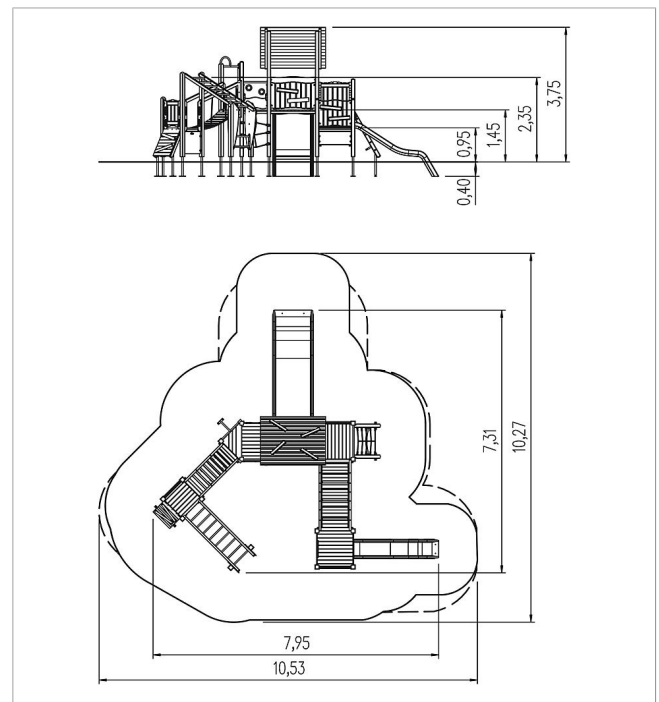

5 11 527 0110 0

ecorino play unit Alvier, solo

made in germany

Scope of delivery

- 2x adapter: SW or steel
- 19x post structure: SW or steel
- 6x platform structure: SW
- 1x pent roof: SW
- 1x monkey bars: SW, stainless steel rung, HPL
- 1x net ascent sloped: SW, plastic-coated steel cable, stainless steel
- 1x net ascent vertical: plastic-coated steel cable
- 1x ramp: SW
- 1x fireman's pole: stainless steel
- 1x safety platform sloped: SW
- 1x suspension bridge sloped: SW, galvanised steel
- 1x wobbly bridge sloped: SW, galvanised steel
- 4x parapet: HPL
- 4x parapet: SW
- 2x walk-through protection: stainless steel
- 2x slide entry plate: HPL
- 3x access restriction: HPL
- 1x play panel hole: HPL, plexiglass
- 1x play panel wheel of dice: HPL, galvanised steel
- 12x decoration timber: SW
- 2x set of grips: aluminium, plastic-coated fittings: stainless steel

	Material	SW pi
	Foundation level	FL 1
	Minimum space	1053x1027x375 cm
	Free falling height	235 cm
	Impact protection net	68,0 m ²
	Foundations	24x CF or 23x PFs
	Largest section	10x10x364 cm