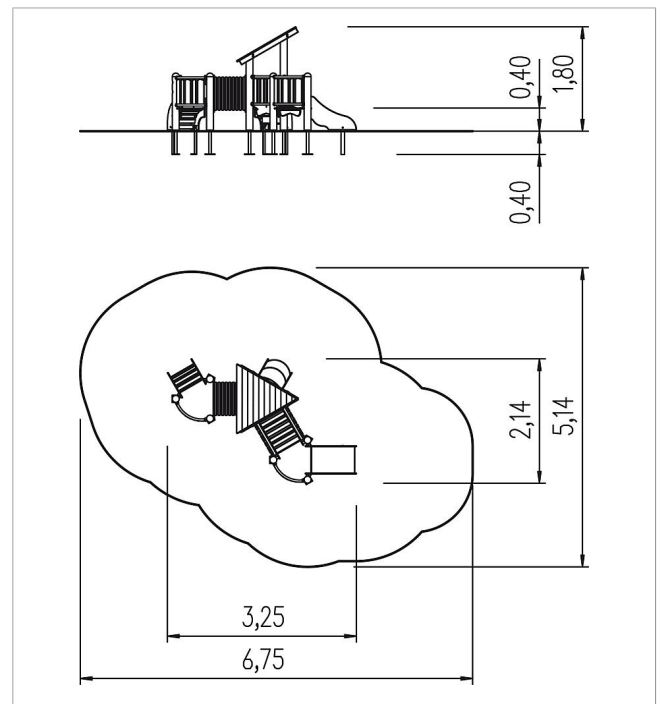

5 59 856 0110 0

minimondo play unit Anemone

made in germany

Scope of delivery

- 1x set of posts with support bases: SW, galvanised steel
- 3x platform: HPL
- 1x roof: SW
- 1x crawling tunnel: HPL, PP
- 1x arched bridge: HPL, SW
- 1x belly board: HPL
- 1x arched ramp: SW, HPL,
- 1x stairs: HPL
- 4x fence element: stainless steel, SW

	Material	SW pi
	Minimum space	675x514x220 cm
	Free falling height	40 cm
	Impact protection net	24,5 m ²
	Foundations	1x CF or 4x PFs + 7x PFr