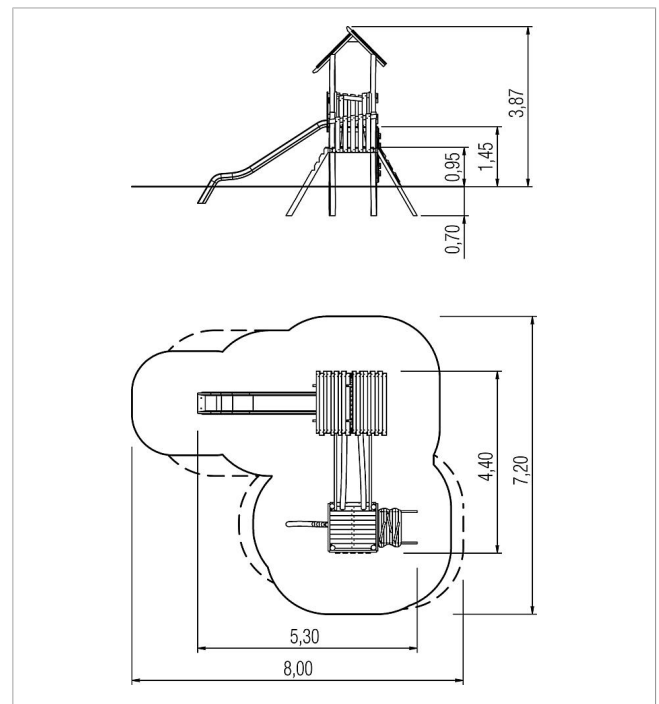

5 45 313 0530 6

paradiso play unit
Antje, solo

made in germany

Scope of delivery

- 8x post structure: robinia
- 2x platform structure: robinia
- 1x pitched roof: robinia
- 1x climbing board: robinia
- 1x ramp: robinia
- 1x log ascent: robinia
- 1x balance log sloped: robinia
- 2x parapet: robinia
- 3x walk-through protection: robinia
- 1x slide entry plate: robinia
- 3x set of grips: coated aluminium
- 8x squared timber: robinia
- fittings: stainless steel

	Material	Robinia oiled
	Foundation level	FL 3
	Minimum space	800x720x387 cm
	Free falling height	145 cm
	Impact protection net	39,0 m ²
	Foundations	11x CF
	Assembly	2 Personen/4 Std.
	Largest section	ø14x3439 cm