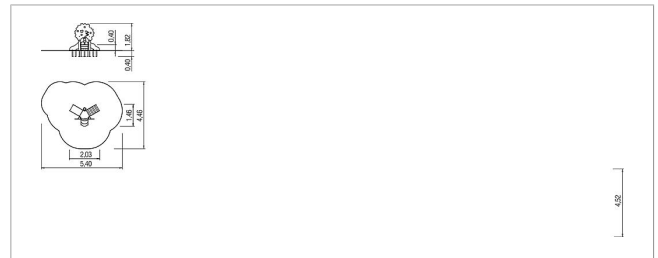

5 59 819 0110 0

minimondo play unit Apple Tree

made in germany

Scope of delivery

- 1x belly board: HPL
- 1x climbing ramp: HPL, SW
- 1x tree backdrop: HPL
- 1x stair: HPL
- 1x platform surface: HPL
- 1x playing spiral: stainless steel, PE
- 1x set posts with post bases: SW, galvanised steel

	Material	SW pi
	Foundation level	FL 1
	Minimum space	540x446x220 cm
	Free falling height	40 cm
	Impact protection net	18,5 m ²
	Foundations	1x CF or 4x PFs + 1x PFr
	Assembly	2 persons/1.5 h
	Largest section	114x130x1,5 cm
	Heaviest section	23 kg