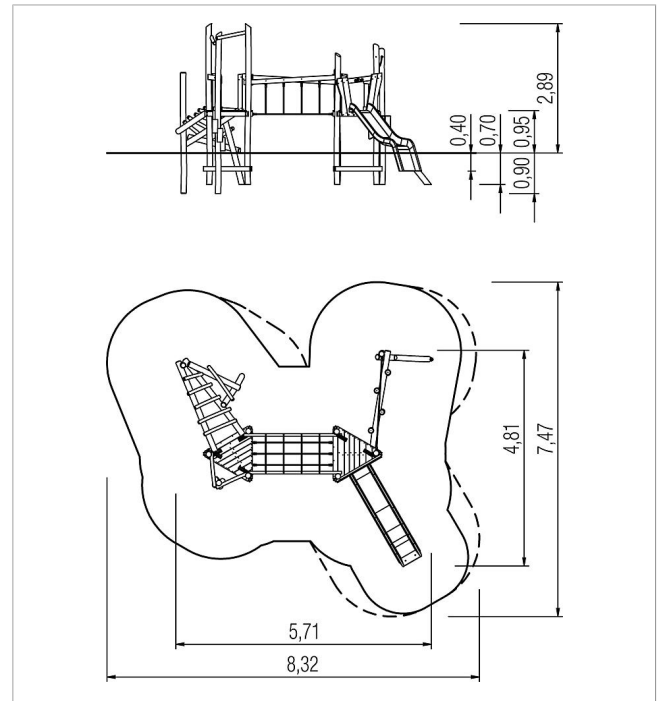

5 45 324 0530 6

paradiso play unit Arne, solo

made in germany

Scope of delivery

- 6x post unit: robinia
- 2x platform unit: robinia
- 1x chicken ladder: robinia
- 1x floating piles: robinia, plastic-coated steel rope
- 1x spiral ascent: robinia
- 1x net bridge horizontal: robinia, plastic-coated steel rope
- 1x slide entry board: robinia
- 6x squared timber: robinia

	Material	Robinia oiled
	Foundation level	FL 3
	Minimum space	832x747x289 cm
	Free falling height	95 cm
	Impact protection net	42,0 m ²
	Foundations	11x CF