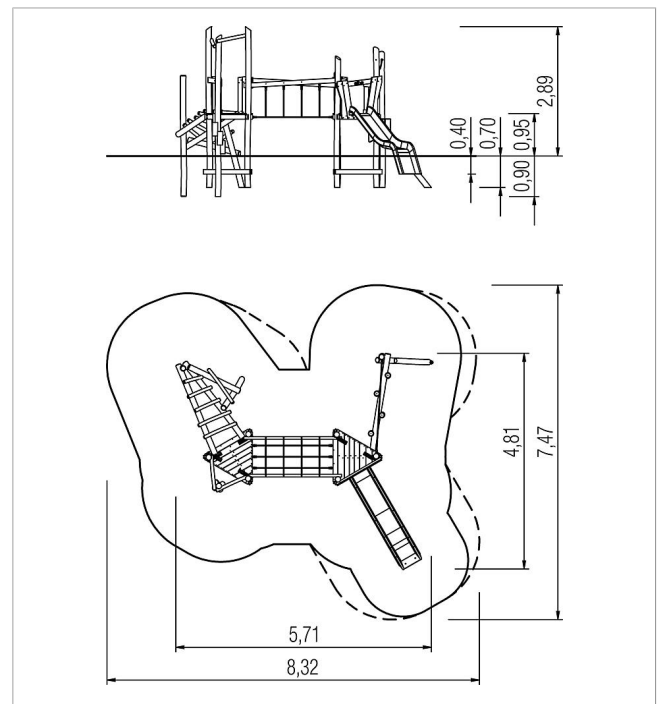

5 45 324 0630 0

paradiso play unit Arne, solo

made in germany

Scope of delivery

- 6x post unit: robinia
- 2x platform unit: robinia
- 1x chicken ladder: robinia
- 1x floating piles: robinia, plastic-coated steel rope
- 1x spiral ascent: robinia
- 1x net bridge horizontal: robinia, plastic-coated steel rope
- 1x slide entry board: robinia
- 6x squared timber: robinia

	Material	Robinia natural
	Foundation level	FL 3
	Minimum space	832x747x289 cm
	Free falling height	95 cm
	Impact protection net	42,0 m ²
	Foundations	11x CF