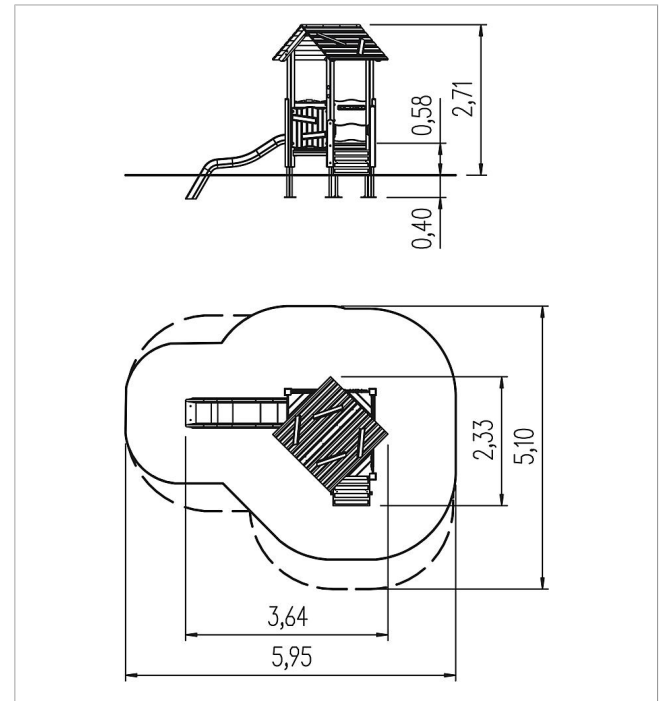

5 11 520 0110 0

**ecorino play unit**  
**Badus, solo**

made in germany

### Scope of delivery

4x adapter: SW or steel  
 7x post structure: SW or steel  
 4x platform structure: SW  
 1x pitched roof: SW  
 1x ramp: HPL, SW  
 2x parapet: HPL  
 3x parapet: SW  
 1x slide entry plate: HPL  
 1x play panel gearwheel: HPL  
 1x play panel abacus: HPL, ROB  
 10x decoration timber: SW  
 1x set of grips: aluminium, plastic coated  
 1x filling timber: SW  
 fittings: stainless steel

	Material	SW pi
	Foundation level	FL 1
	Minimum space	595x510x271 cm
	Free falling height	58 cm
	Impact protection net	21,0 m <sup>2</sup>
	Foundations	9x CF or 8x PFs
	Largest section	10x10x230 cm