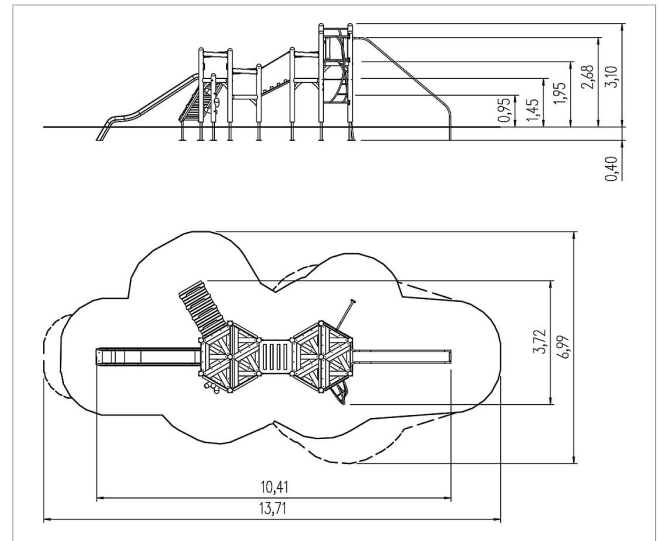

5 25 142 0110 0

unique play unit Bain, solo

made in germany

Scope of delivery

- 14x post unit: SW or steel
- 12x platform wood : SW
- 1x fireman's pole: stainless steel
- 1x handrail slide: stainless steel
- 1x lavender ascent: stainless steel, plastic-coated steel rope, SW
- 1x log with branches ascent: SW
- 1x ramp: SW
- 1x climbing platform stairs: HPL, SW
- 1x access restriction: HPL
- 10x parapet: SW
- 1x slide entry board: HPL
- 2x walk-through protection: plastic-coated steel rope, stainless steel
- 2x set of climbing grips: steel

	Foundation level	FL 1
	Minimum space	699x1371x448 cm
	Free falling height	268 cm
	Impact protection net	57,5 m ²
	Foundations	19x CF or 19x PFs
	Largest section	Ø14x343 cm