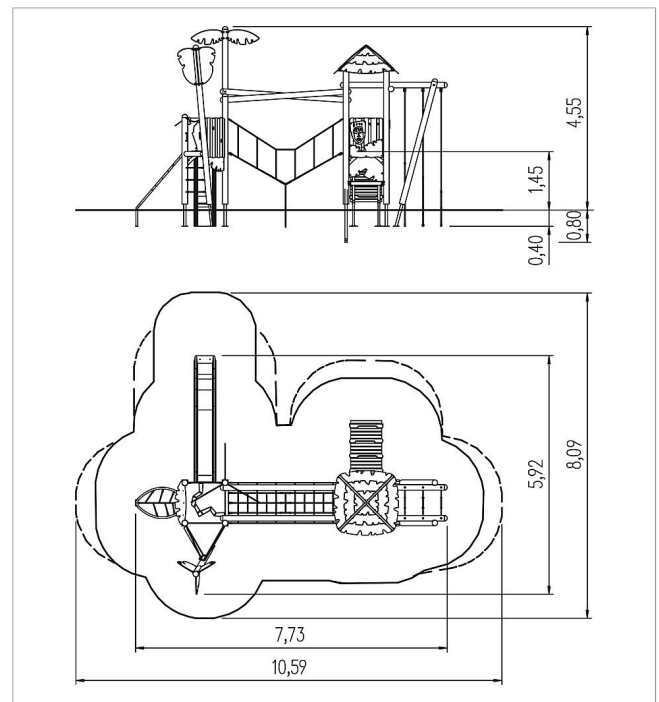

5 25 110 0110 0

unique play unit Balta,  
solo

made in germany

### Scope of delivery

- 8x post construction: SW or steel
- 2x platform construction: galvanised steel
- 1x platform river: HPL
- 1x platform squared timber: HPL, SW
- 2x wall panel: SW
- 1x climber ramp: SW
- 1x lianas ascent: polyester-coated steel cable, SW
- 1x leaf ascent: stainless steel, polyester-coated steel cable
- 1x triangular platform with net and diagonal posts: SW or steel, HPL, polyester-coated steel cable, galvanised steel
- 1x T-bridge: polyester-coated steel cable, SW
- 1x play counter: HPL, SW
- 1x slide entry plate: HPL
- 1x roof: SW, HPL
- 1x decoration leaves: HPL
- 6x decoration palm leaf: HPL
- 1x decoration mask: HPL
- 2x walk-through protection leaf: HPL, SW
- 2x set of grips: steel

	Material	SW pi
	Foundation level	FL 1
	Minimum space	1059x809x455 cm
	Free falling height	145 cm
	Impact protection net	48,5 m <sup>2</sup>
	Foundations	14x CF or 10x PFs + 2x PFI + 2x CF