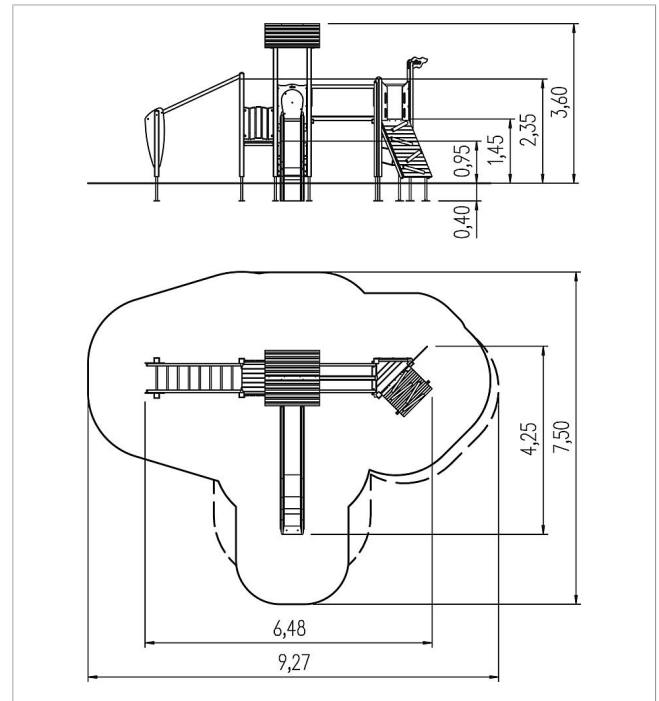

5 11 505 0110 0

**ecorino play unit  
Belavista, solo**

made in germany

### Scope of delivery

- 11x post construction: SW or steel
- 11x post shoe: steel galvanised
- 3x platform construction: SW
- 2x adapter: SW
- 1x balance beam straight: SW
- 3x wall panel wood: SW
- 2x wall panel: HPL
- 1x decorative item: HPL
- 1x walk-through protection leaf: stainless steel
- 1x set of grips: aluminium, plastic coated
- 1x monkey bars: SW, rungs stainless steel, HPL
- 2x climbing panel: HPL, climbing grips
- 1x climbing panel: HPL
- 2x cord protection: HPL
- 1x net ascent vertical: polyester-coated steel cable
- 1x ramp: SW
- 1x slide entry plate: HPL
- 1x saddle roof: SW
- 1x play panel counting rings: HPL, ROB
- 1x counter: SW, HPL
- 4x access restriction: HPL
- fittings: stainless steel

	Material	SW pi
	Foundation level	FL 1
	Minimum space	927x750x360 cm
	Free falling height	235 cm
	Impact protection net	42,5 m <sup>2</sup>
	Foundations	13x CF or 13x PFs
	Assembly	2 persons/12 h