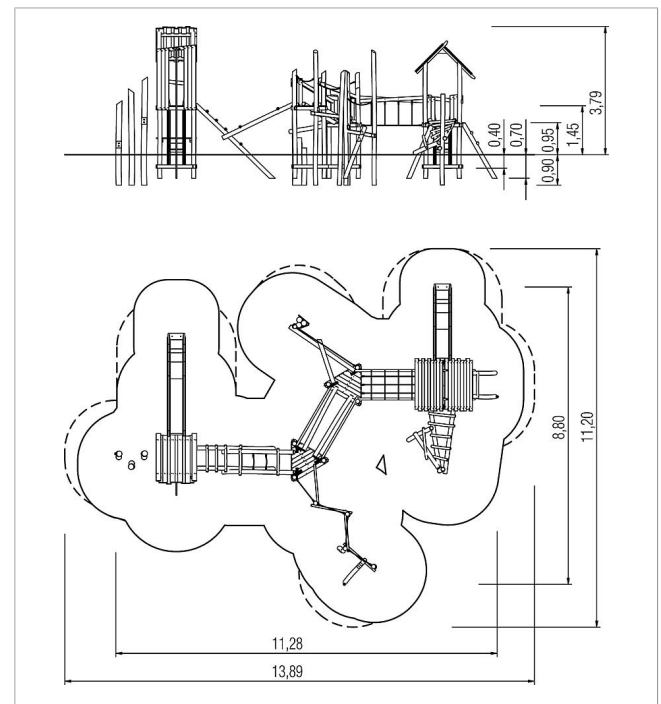

5 45 325 0530 6

paradiso play unit Bo, solo

made in germany

Scope of delivery

- 14x post unit: robinia
- 4x platform unit: robinia
- 1x pitched roof: robinia
- 1x sloped boarded roof: robinia
- 1x Y-ascent: robinia, plastic-coated steel rope
- 1x aquare timber ascent: robinia, plastic-coated steel rope
- 1x chicken ladder: robinia
- 1x fireman's pole: stainless steel
- 1x ladder sloped: robinia
- 1x poles ascent: robinia
- 1x balancing beam sloped: robinia
- 1x crossed rungs bridge: robinia, plastic-coated steel rope
- 1x net bridge horizontal: robinia, plastic-coated steel rope
- 3x access restriction: robinia
- 2x slide entry board: robinia
- 1x walk-through protection: robinia
- 1x counter: robinia
- 1x set of climbing grips: aluminium, plastic-coated
- 14x squared timber: robinia

	Material	Robinia oiled
	Foundation level	FL 3
	Minimum space	1389x1120x379 cm
	Free falling height	175 cm
	Impact protection net	93,0 m ²
	Foundations	30x CF