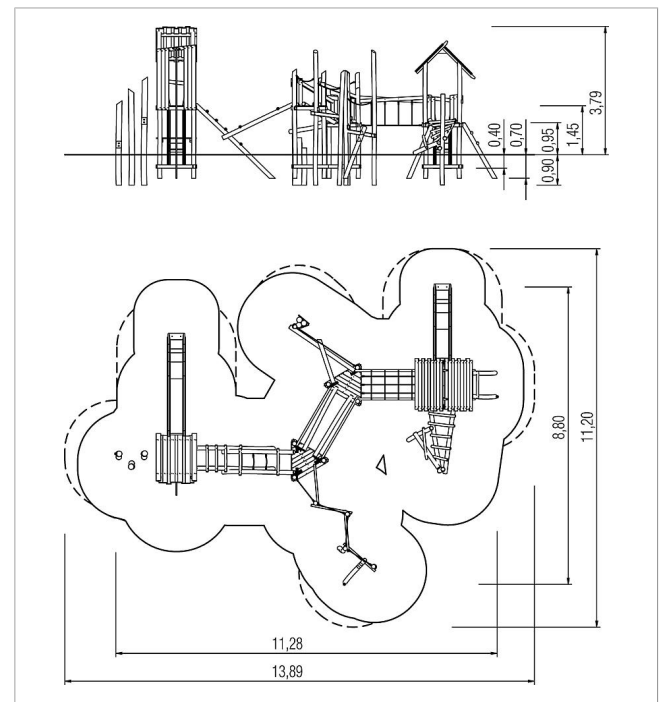

### Scope of delivery

- 14x post unit: robinia
- 4x platform unit: robinia
- 1x pitched roof: robinia
- 1x sloped boarded roof: robinia
- 1x Y-ascent: robinia, plastic-coated steel rope
- 1x aquare timber ascent: robinia, plastic-coated steel rope
- 1x chicken ladder: robinia
- 1x fireman's pole: stainless steel
- 1x ladder sloped: robinia
- 1x poles ascent: robinia
- 1x balancing beam sloped: robinia
- 1x crossed rungs bridge: robinia, plastic-coated steel rope
- 1x net bridge horizontal: robinia, plastic-coated steel rope
- 3x access restriction: robinia
- 2x slide entry board: robinia
- 1x walk-through protection: robinia
- 1x counter: robinia
- 1x set of climbing grips: aluminium, plastic-coated
- 14x squared timber: robinia

	Material	Robinia natural
	Foundation level	FL 3
	Minimum space	1389x1120x379 cm
	Free falling height	175 cm
	Impact protection net	93,0 m <sup>2</sup>
	Foundations	30x CF