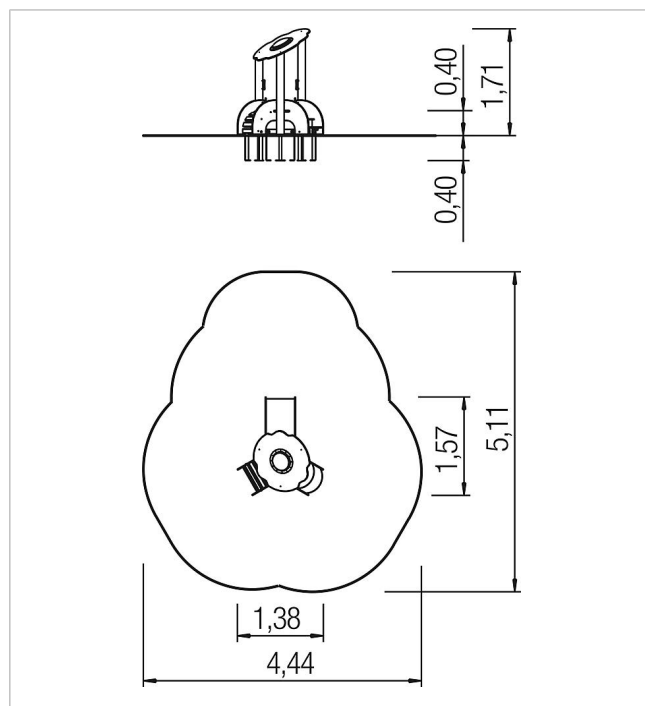

5 59 823 0110 0

minimondo play unit Buttercup

made in germany

Scope of delivery

- 1x belly board: HPL
- 1x bend ramp: SW, HPL
- 1x stair: HPL
- 1x roof: HPL, Makrolon
- 1x platform surface: HPL
- 1x set posts with post bases: SW, galvanised steel

	Material	SW pi
	Foundation level	FL 1
	Minimum space	511x444x220 cm
	Free falling height	40 cm
	Impact protection net	17,0 m ²
	Foundations	1x CF or 4x PFs
	Assembly	2 persons/1.5 h
	Largest section	100x100x1,5 cm
	Heaviest section	22 kg