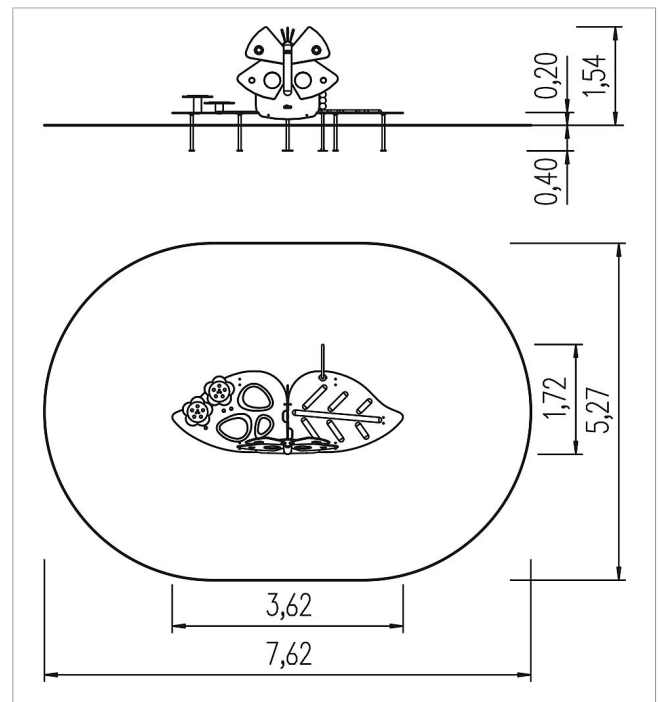

### Scope of delivery

- 1x leaf with hole: HPL
- 1x leaf left with half-round timber: HPL, SW
- 1x leaf right with lawn filling: HPL, plastic
- 1x leaf butterfly: HPL
- 1x butterfly body with filler: SW, plastic-coated steel cable
- 4x blades with Plexiglas filling: HPL, Plexiglas
- 1x marble arch with balls: stainless steel, plastic
- 2x flower: SW, HPL
- 8x stand base: hot-dip galvanised

	Material	SW pi
	Foundation level	FL 1
	Minimum space	762x527x200 cm
	Free falling height	20 cm
	Impact protection net	34,5 m <sup>2</sup>
	Foundations	9x CF or 9x PFs or 9x PFr
	Largest section	188x127x5,5 cm
	Heaviest section	30 kg