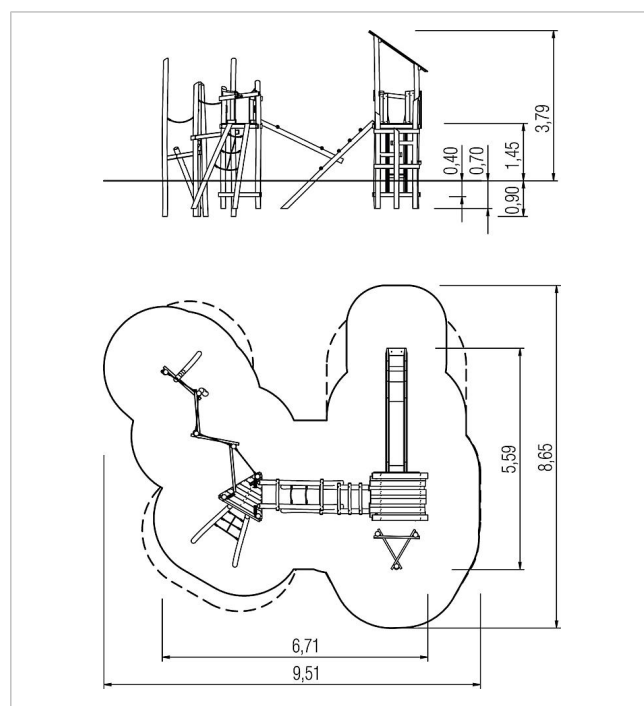

5 45 326 0530 6

paradiso play unit  
Carin, solo

made in germany

### Scope of delivery

- 7x post unit: robinia
- 2x platform unit: robinia
- 1x sloped boarded roof: robinia
- 1x square timber ascent: robinia, plastic-coated steel rope
- 1x net ascent: robinia, plastic-coated steel rope
- 1x triangular ascent: robinia
- 1x crossed rungs bridge: robinia, plastic-coated steel rope
- 2x access restriction: robinia
- 1x parapet: robinia
- 1x slide entry board: robinia
- 1x walk-through protection: robinia
- 1x counter: robinia
- 1x set of climbing grips: aluminium, plastic-coated
- 7x squared timber: robinia

	Material	Robinia oiled
	Foundation level	FL 3
	Minimum space	951x865x379 cm
	Free falling height	145 cm
	Impact protection net	55,0 m <sup>2</sup>
	Foundations	19x CF