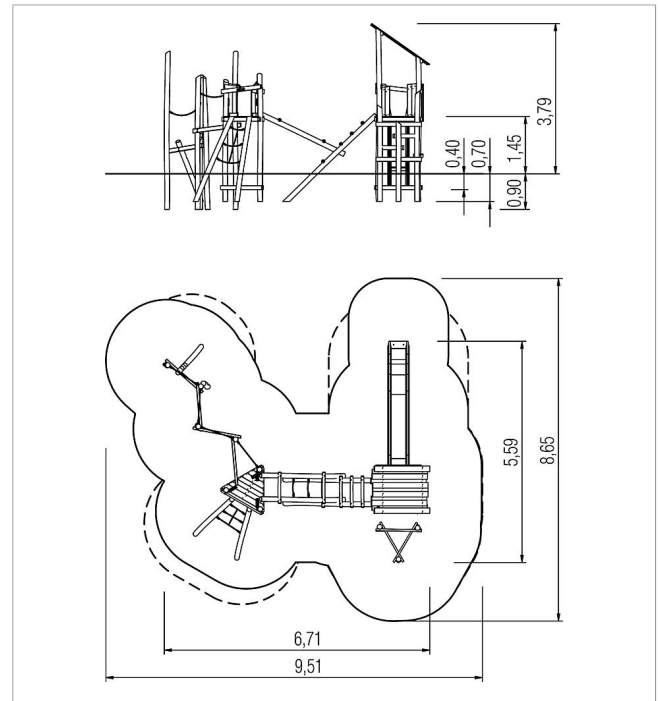

5 45 326 0630 0

paradiso play unit
Carin, solo

made in germany

Scope of delivery

- 7x post unit: robinia
- 2x platform unit: robinia
- 1x sloped boarded roof: robinia
- 1x square timber ascent: robinia, plastic-coated steel rope
- 1x net ascent: robinia, plastic-coated steel rope
- 1x triangular ascent: robinia
- 1x crossed rungs bridge: robinia, plastic-coated steel rope
- 2x access restriction: robinia
- 1x parapet: robinia
- 1x slide entry board: robinia
- 1x walk-through protection: robinia
- 1x counter: robinia
- 1x set of climbing grips: aluminium, plastic-coated
- 7x squared timber: robinia

| | | |
|---|-----------------------|---------------------|
|  | Material | Robinia natural |
|  | Foundation level | FL 3 |
|  | Minimum space | 951x865x379 cm |
|  | Free falling height | 145 cm |
|  | Impact protection net | 55,0 m ² |
|  | Foundations | 19x CF |