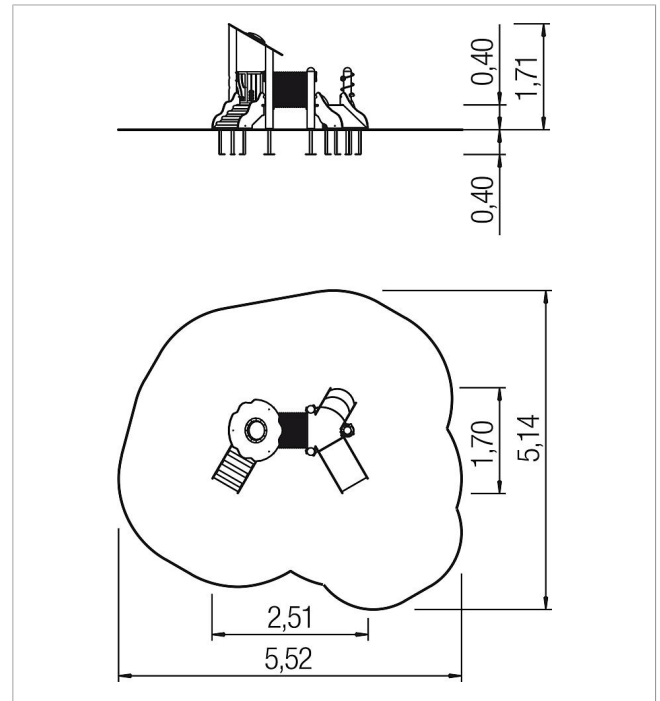

### Scope of delivery

- 1x belly board: HPL
- 1x fence element: stainless steel, PE
- 1x crawling tube: PP, HPL
- 1x ramp entrance: HPL, SW
- 1x stair: HPL
- 2x platform surface: HPL
- 1x roof: HPL, Makrolon
- 1x spiral: stainless steel, PE
- 1x set posts with post bases: SW, galvanised steel

	Material	SW pi
	Foundation level	FL 1
	Minimum space	552x514x220 cm
	Free falling height	40 cm
	Impact protection net	22,5 m <sup>2</sup>
	Foundations	1x CF or 4x PFs + 4x PFr
	Assembly	2 persons/3 h
	Largest section	100x100x1,5 cm
	Heaviest section	23 kg