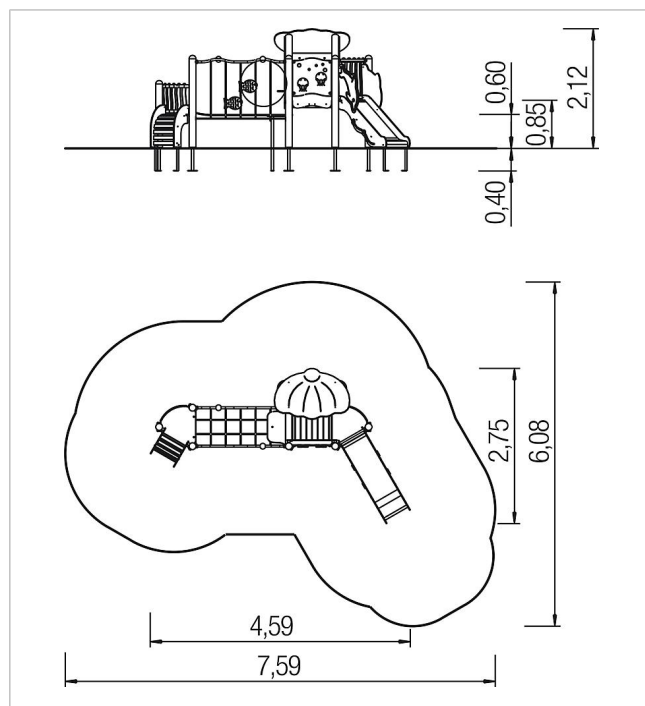

### Scope of delivery

- 1x panel jellyfish: HPL, PU
- 2x fence element sea grass: stainless steel, HPL
- 1x slide: HPL, stainless steel
- 1x bend ramp: HPL, SW
- 1x net transfer: plastic-coated steel cable, stainless steel, HPL
- 1x roof: HPL
- 1x wall element with window and shutters: HPL, stainless steel
- 1x bench: HPL
- 2x platform surface: HPL, SW
- 1x wood bottom: HPL, SW
- 1x set posts with post bases: SW, galvanised steel

	Material	SW pi
	Foundation level	FL 1
	Minimum space	759x608x265 cm
	Free falling height	85 cm
	Impact protection net	31,0 m <sup>2</sup>
	Foundations	4x CF or 5x PFs + 6x PFR
	Assembly	2 persons/7 h
	Largest section	2150x490x700 cm
	Heaviest section	80 kg