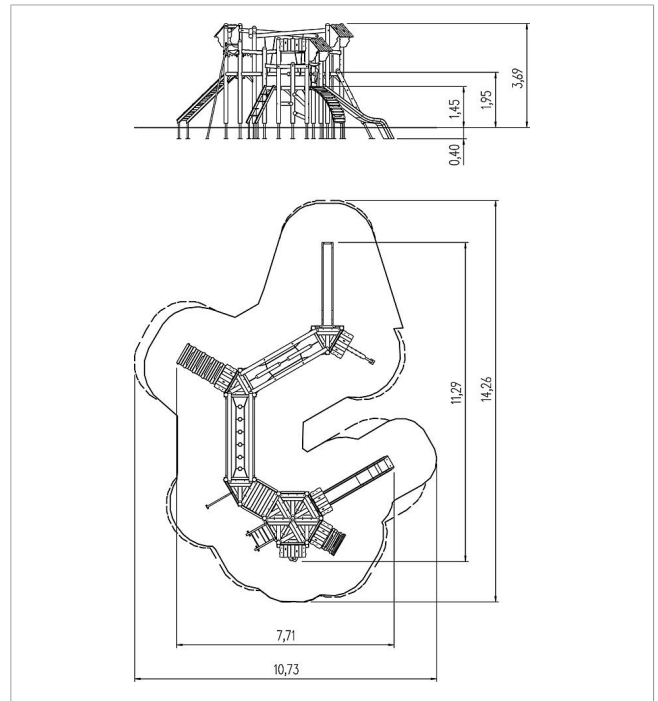

5 25 145 0110 0

unique play unit Dariel, solo

made in germany

Scope of delivery

- 16x post unit: SW or steel
- 10x platform wood : SW
- 1x arched ramp: stainless steel, SW
- 1x fireman's pole: stainless steel
- 1x handrail slide: stainless steel
- 1x log and crossbars ascent: SW
- 1x material ladder: SW, stainless steel, plastic-coated steel rope
- 1x ramp: SW
- 1x trunk ascent: SW
- 1x chained poles crossing horizontal: SW, stainless steel
- 1x rocking beam crossing horizontal: SW, stainless steel
- 5x 3D-parapet: SW, HDPE
- 5x access restriction: HPL
- 6x parapet: SW
- 1x slide entry board: HPL
- 1x walk-through protection: plastic-coated steel rope, stainless steel
- 4x set of climbing grips: steel

	Material	SW pi
	Foundation level	FL 1
	Minimum space	1073x1426x448 cm
	Free falling height	268 cm
	Impact protection net	88,5 m ²
	Foundations	26x CF or 26x PFs
	Assembly	2 Personen/6 Std.
	Largest section	Ø14x408 cm