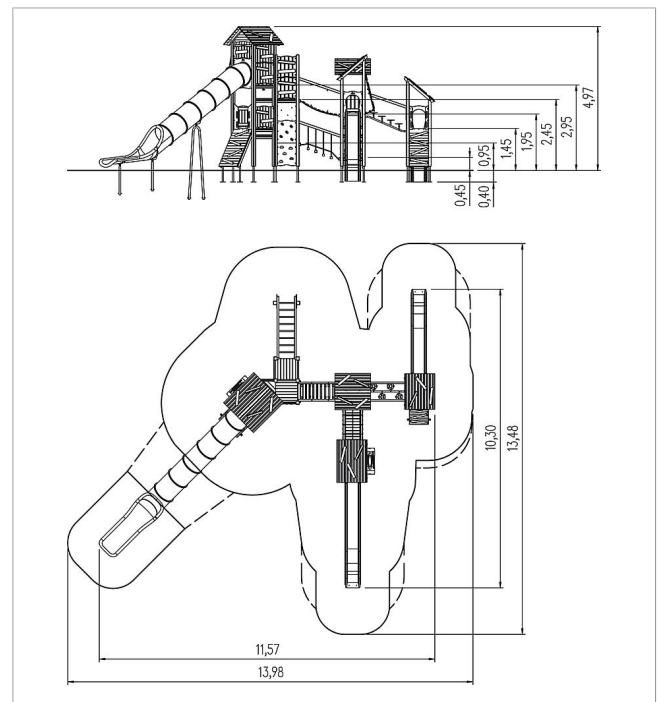

5 11 511 0110 0

ecorino play unit Denali, solo

made in germany

Scope of delivery

23x post construction: SW or steel
 23x post shoe: steel galvanised
 12x platform construction: SW
 2x 3D-wall panel: HPL, NH, Makrolon
 2x adapter: SW
 14x wall panel wood: SW
 8x wall panel: HPL
 42x decoration crossbar: SW
 6x walk-through protection leaf: stainless steel
 1x step-through protection straight: SW
 1x gecko crossing oblique: stainless steel, HPL, SW
 6x set of grips: aluminium, plastic coated
 1x monkey bars: SW, rungs stainless steel, HPL
 1x suspension bridge oblique: SW, chain steel galvanised
 2x climbing panel: HPL, climbing grips
 5x climbing panel: HPL
 4x cord protection: HPL
 1x ladder vertical: SW, rungs stainless steel
 1x net ascent vertical: polyester-coated steel cable
 1x net bridge straight: SW, polyester-coated steel cable
 2x long pent roof wood: SW
 1x ramp: HPL, SW
 1x ramp: SW
 3x slide entry plate: HPL
 2x saddle roof: SW
 1x stair crossover: SW, HPL
 1x wobbly bridge oblique: SW, chain steel galvanised
 5x access restriction: HPL
 fittings: stainless steel

	Material	SW pi
	Foundation level	FL 1
	Minimum space	1398x1348x497 cm
	Free falling height	285 cm
	Impact protection net	97,0 m ²
	Foundations	26x CF or 26x PFs
	Assembly	2 persons/30.5 h