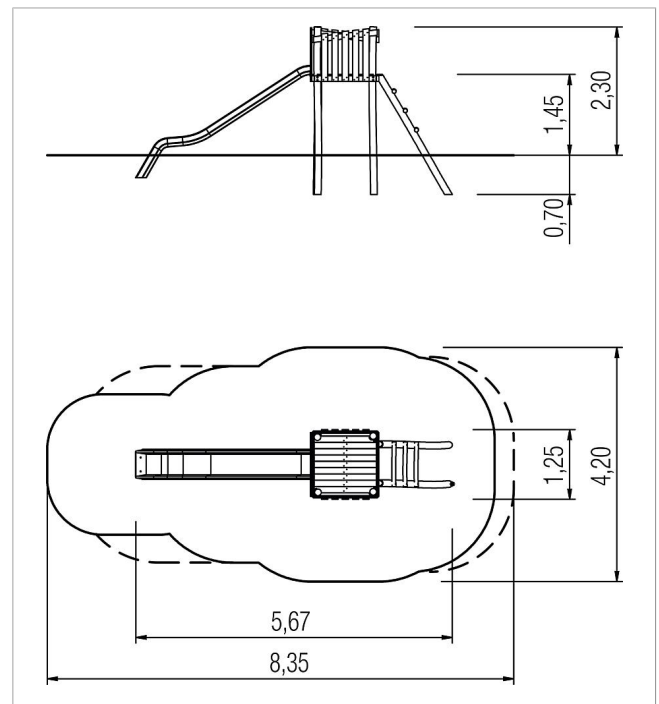

### Scope of delivery

- 4x post structure: robinia
- 1x platform structure: robinia
- 1x sloped ladder: robinia
- 2x parapet: robinia
- 1x walk-through protection: robinia
- 1x slide entry plate
- 1x set of grips: coated aluminium
- 4x squared timber
- fittings: stainless steel

	Material	Robinia oiled
	Foundation level	FL 3
	Minimum space	835x420x325 cm
	Free falling height	145 cm
	Impact protection net	27,5 m <sup>2</sup>
	Foundations	6x CF
	Assembly	2 Personen/2 Std.
	Largest section	ø14x327 cm