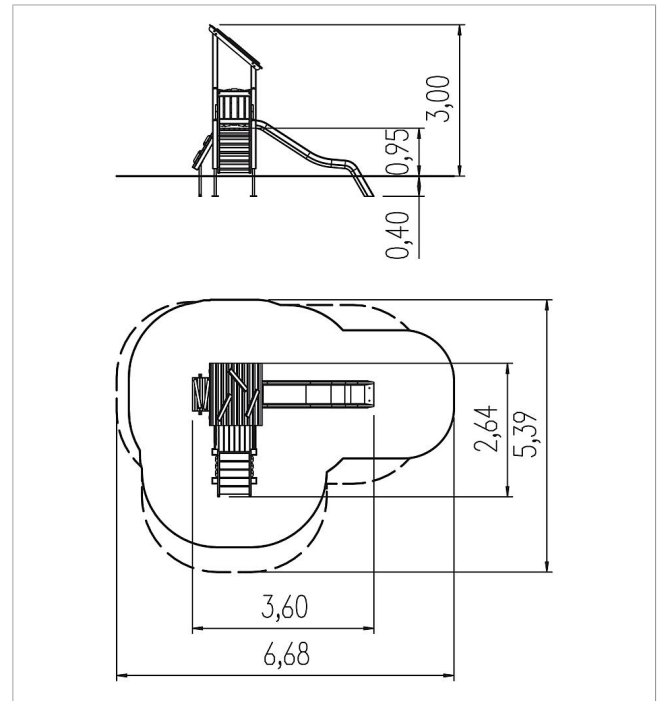

5 11 502 0110 0

ecorino play unit Dom,  
solo

made in germany

### Scope of delivery

8x post construction: SW or steel  
 8x post shoe: steel galvanised  
 2x platform construction: SW  
 2x wall panel wood: SW  
 2x wall panel: HPL  
 7x decoration crossbar: SW  
 2x cord protection: HPL  
 1x long pent roof wood: SW  
 1x ramp: SW  
 1x slide entry plate: HPL  
 1x play panel gear wheel: HPL  
 1x staircase: SW  
 1x access restriction: HPL  
 fittings: stainless steel

	Material	SW pi
	Foundation level	FL 1
	Minimum space	668x539x300 cm
	Free falling height	95 cm
	Impact protection net	23,0 m <sup>2</sup>
	Foundations	9x CF or 7x PFs
	Assembly	2 persons/8 h