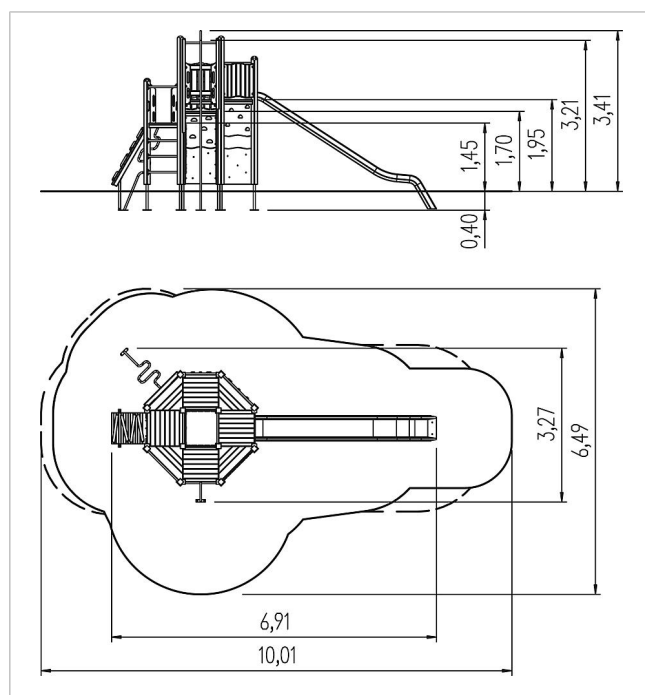

5 11 508 0110 0

ecorino play unit Elbrus, solo

made in germany

Scope of delivery

- 12x post construction: SW or steel
- 12x post shoe: steel galvanised
- 8x platform construction: SW
- 8x adapter: SW
- 3x wall panel wood: SW
- 3x wall panel: HPL
- 5x walk-through protection leaf: stainless steel
- 5x set of grips: aluminium, plastic coated
- 2x climbing panel: HPL, climbing grips
- 2x climbing panel: HPL
- 4x cord protection: HPL
- 2x ladder vertical: SW, rungs stainless steel
- 1x net ascent vertical: polyester-coated steel cable
- 1x ramp: HPL, SW
- 1x slide entry plate: HPL
- 1x fireman's pole: stainless steel
- 1x wave ladder: stainless steel, SW
- 3x access restriction: HPL
- fittings: stainless steel

	Material	SW pi
	Foundation level	FL 1
	Minimum space	1001x649x375 cm
	Free falling height	221 cm
	Impact protection net	41,0 m ²
	Foundations	15x CF or 15x PFs
	Assembly	2 persons/14 h