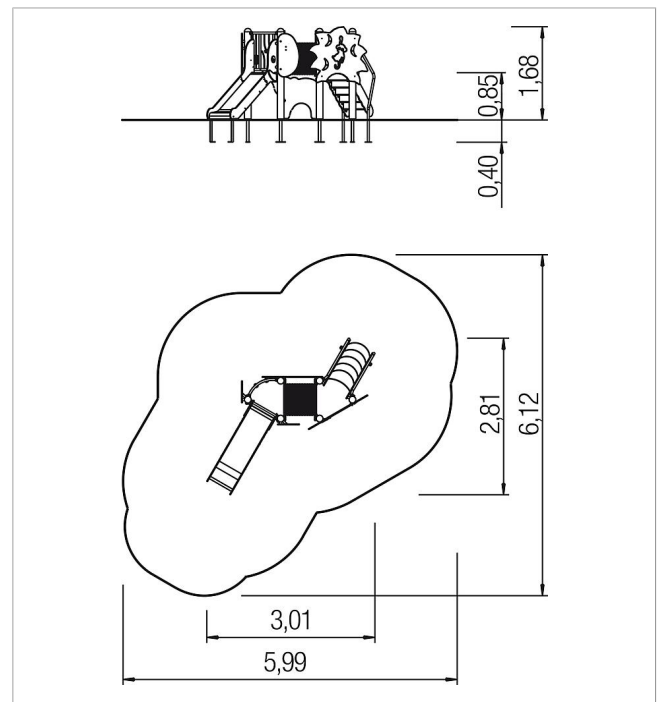

### Scope of delivery

- 1x slide: HPL, stainless steel
- 1x stair: HPL, stainless steel
- 1x fence element: stainless steel, PE
- 1x crawling tube: PP, HPL
- 2x platform surface: HPL
- 1x jungle panel monkey HPL
- 1x little elephant panel: HPL
- 2x elephant tube: HPL
- 1x set posts with post bases: SW, galvanised steel

	Material	SW pi
	Foundation level	FL 1
	Minimum space	612x599x265 cm
	Free falling height	85 cm
	Impact protection net	25,0 m <sup>2</sup>
	Foundations	4x CF or 2x PFs + 6x PFR
	Assembly	2 persons/6 h
	Largest section	2150x490x700 cm
	Heaviest section	80 kg