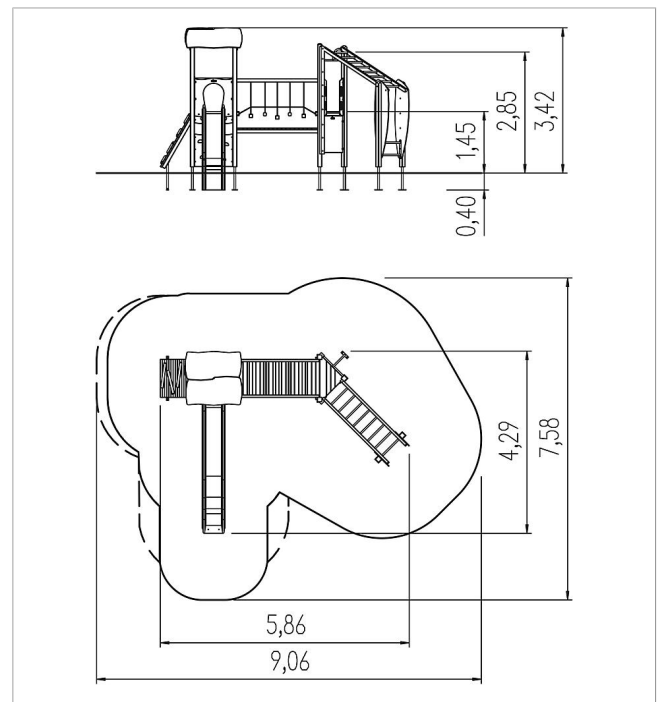

5 11 015 0111 0

playo play unit Ella,  
solo

made in germany

### Scope of delivery

9x post construction: SW  
 9x post shoe: steel galvanised  
 2x platform construction: SW  
 2x adapter: SW  
 2x wall panel: HPL  
 1x walk-through protection leaf: stainless steel  
 1x step-through protection straight: SW  
 1x set of grips: aluminium, plastic coated  
 1x monkey bars: SW, rungs stainless steel, HPL  
 1x house roof: HPL  
 2x climbing panel: HPL  
 2x cord protection: HPL  
 1x ramp: SW  
 1x slide entry plate: HPL  
 1x fireman's pole: stainless steel  
 1x wobbly bridge straight: SW, chain steel galvanised  
 3x access restriction: HPL  
 fittings: stainless steel

	Material	SW pi
	Foundation level	FL 1
	Minimum space	906x758x342 cm
	Free falling height	285 cm
	Impact protection net	46,5 m <sup>2</sup>
	Foundations	12x CF or 12x PFs