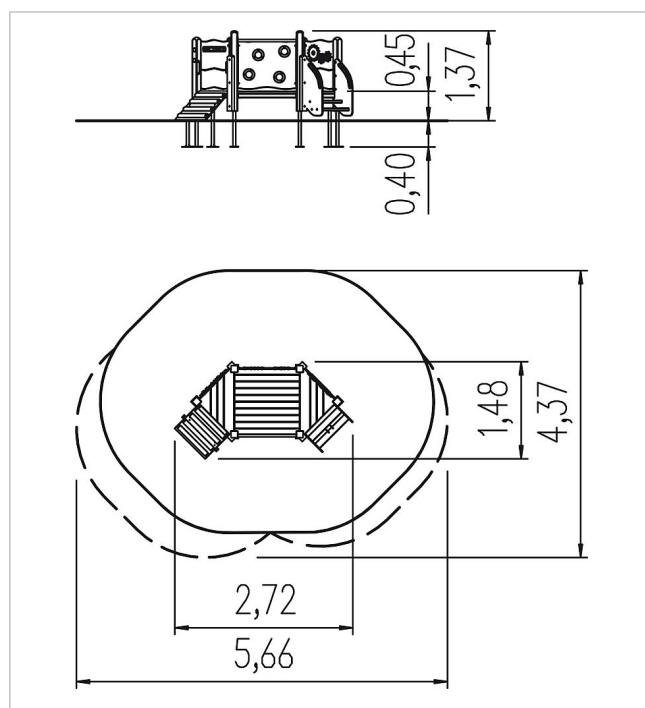

5 11 005 0111 0

playo play unit Finn

made in germany

Scope of delivery

- 6x post construction: SW
- 6x post shoe: steel galvanised
- 3x platform construction: SW
- 4x adapter: SW
- 2x wall panel: HPL
- 1x walk-through protection leaf: stainless steel
- 1x set of grips: aluminium, plastic coated
- 1x ramp: HPL, SW
- 1x play panel hole: HPL, perspex
- 1x play panel gear wheel: HPL
- 1x play panel counting rings: HPL, ROB
- 1x staircase: SW, HPL
- fittings: stainless steel

	Material	SW pi
	Foundation level	FL 1
	Minimum space	566x437x225 cm
	Free falling height	45 cm
	Impact protection net	16,5 m ²
	Foundations	8x CF or 8x PFs