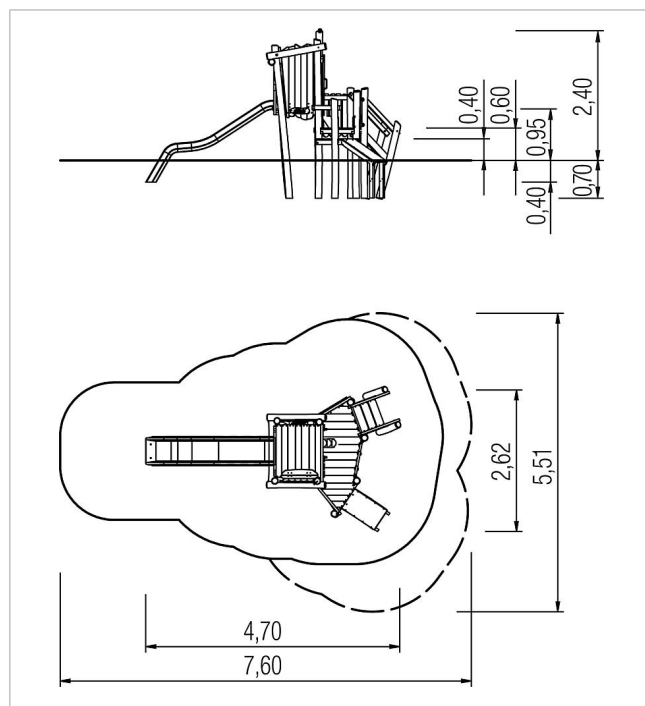

5 45 210 0530 6

paradiso play unit Fjrlar, solo

made in germany

Scope of delivery

- 1x platform PH 40 cm: robinia
- 1x platform PH 60 cm: robinia
- 1x platform PH 110 cm: robinia
- 2x step bollards: robinia
- 1x staircase: robinia
- 1x ramp ascent: robinia
- 1x window: robinia, stainless steel
- 1x bench: robinia
- 1x panel with playing balls: stainless steel, PE
- prepared for suitable add-on slide

| | | |
|---|-----------------------|---------------------|
|  | Material | Robinia oiled |
|  | Foundation level | FL 3 |
|  | Minimum space | 758x551x275 cm |
|  | Free falling height | 95 cm |
|  | Impact protection net | 23,5 m ² |
|  | Foundations | 13x CF |
|  | Assembly | - |