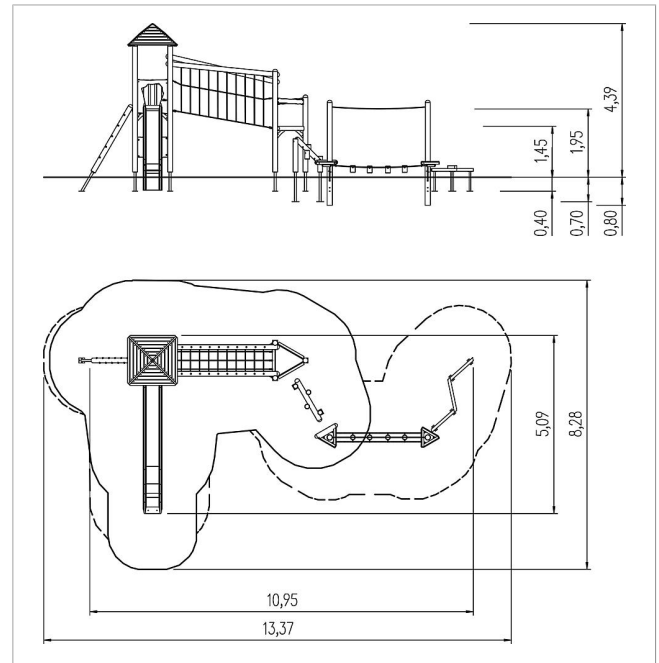

5 25 086 0110 0

unique play unit  
Gelvin, solo

made in germany

### Scope of delivery

- 7x post construction: SW or steel
- 2x platform construction: galvanised steel
- 2x platform: HPL
- 4x wall panel: SW
- 1x beam post ascent: SW
- 1x bud ascent: SW
- 1x net bridge: polyester-coated steel cable
- 1x play board puzzle: HPL
- 1x frame trim: SW
- 1x slide entry plate: HPL
- 1x roof: SW
- 1x set of grips: steel
- 2x island post: hardwood oiled or steel
- 2x post shoe: steel
- 2x platform: oiled hardwood
- 1x zigzag beam: hardwood oiled
- 1x post shoe: galvanised steel
- 1x pre-assembled post chain: hardwood oiled, stainless steel
- 1x holding rope: plastic-coated steel cable

	Material	SW pi
	Foundation level	FL 1
	Minimum space	1337x828x439 cm
	Free falling height	195 cm
	Impact protection net	46,5 m <sup>2</sup>
	Foundations	16x CF or 8x PFs + 8x CF