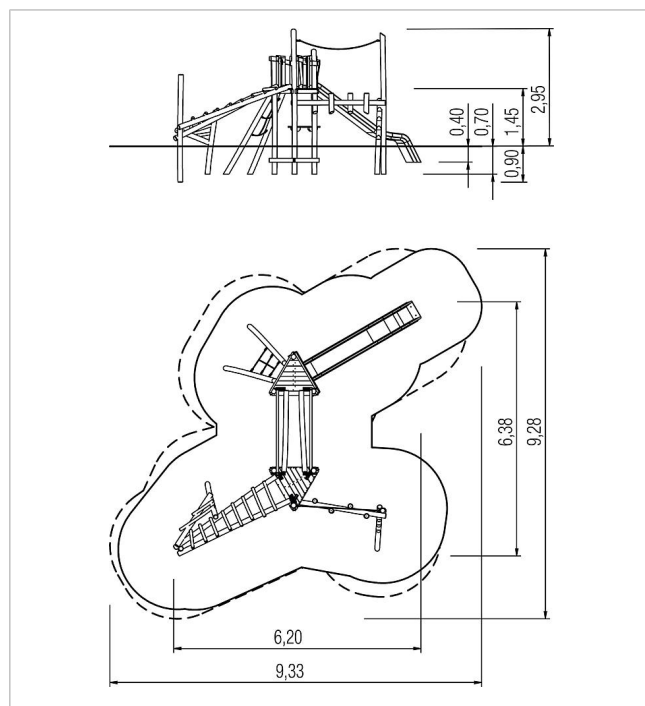

5 45 327 0530 6

paradiso play unit
Gerda, solo

made in germany

Scope of delivery

- 6x post unit: robinia
- 2x platform unit: robinia
- 1x chicken ladder: robinia
- 1x floating piles: robinia, plastic-coated steel rope
- 1x net ascent: robinia, plastic-coated steel rope
- 1x balance beam horizontal: robinia
- 2x access restriction: robinia
- 1x slide entry board: robinia
- 1x walk-through protection: robinia
- 1x counter: robinia
- 1x set of climbing grips: aluminium, plastic-coated
- 6x squared timber: robinia

	Material	Robinia oiled
	Foundation level	FL 3
	Minimum space	933x928x325 cm
	Free falling height	145 cm
	Impact protection net	50,0 m ²
	Foundations	12x CF