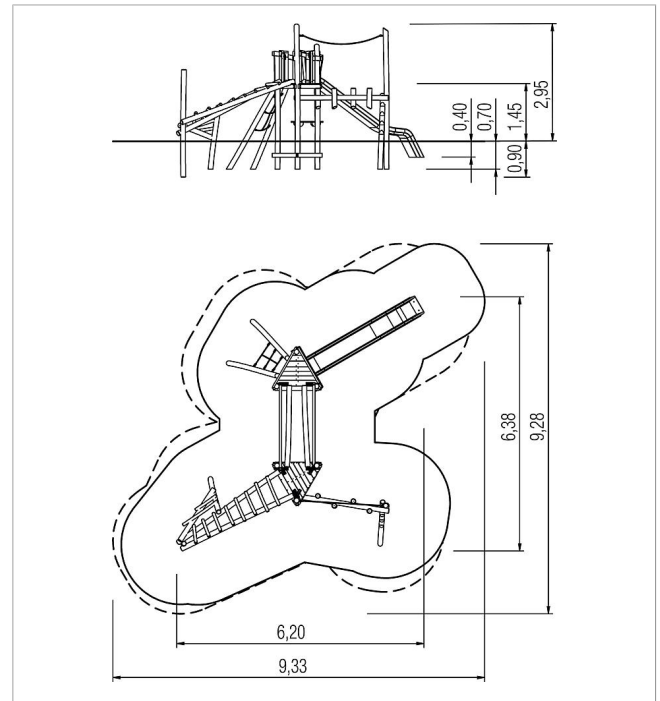

### Scope of delivery

- 6x post unit: robinia
- 2x platform unit: robinia
- 1x chicken ladder: robinia
- 1x floating piles: robinia, plastic-coated steel rope
- 1x net ascent: robinia, plastic-coated steel rope
- 1x balance beam horizontal: robinia
- 2x access restriction: robinia
- 1x slide entry board: robinia
- 1x walk-through protection: robinia
- 1x counter: robinia
- 1x set of climbing grips: aluminium, plastic-coated
- 6x squared timber: robinia

	Material	Robinia natural
	Foundation level	FL 3
	Minimum space	933x928x325 cm
	Free falling height	145 cm
	Impact protection net	50,0 m <sup>2</sup>
	Foundations	12x CF