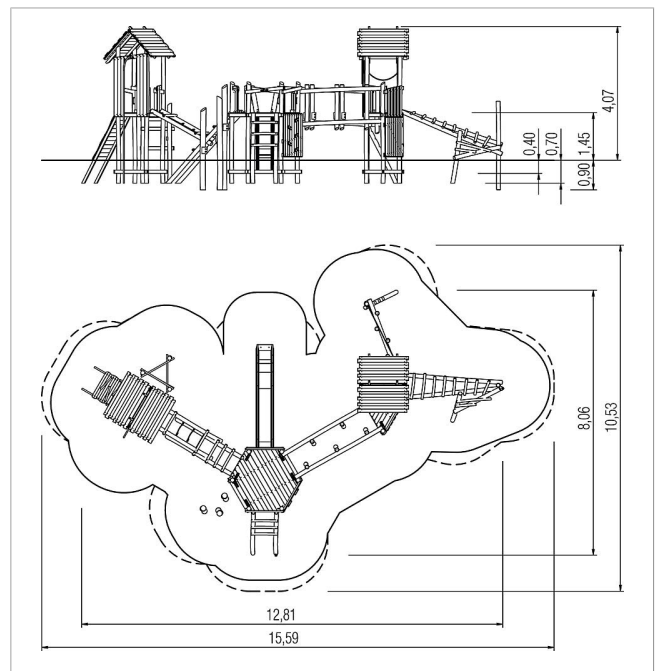

5 45 328 0530 6

paradiso play unit
Gido, solo

made in germany

Scope of delivery

- 15x post unit: robinia
- 4x platform unit: robinia
- 2x pitched roof: robinia
- 1x chicken ladder: robinia
- 1x climbing panel: robinia
- 1x fireman's pole: stainless steel
- 1x floating piles: robinia, plastic-coated steel rope
- 1x ladder sloped: robinia
- 1x poles ascent: robinia
- 1x ramp: robinia
- 1x triangular ascent: robinia
- 1x crossed rungs bridge: robinia, plastic-coated steel rope
- 1x piles bridge: robinia
- 4x access restriction: robinia
- 3x parapet: robinia
- 1x slide entry board: robinia
- 3x walk-through protection: robinia
- 1x play parapet window: robinia
- 1x counter: robinia
- 3x set of climbing grips: aluminium, plastic-coated
- 16x squared timber: robinia

	Material	Robinia oiled
	Foundation level	FL 3
	Minimum space	1559x1053x407 cm
	Free falling height	175 cm
	Impact protection net	89,0 m ²
	Foundations	32x CF