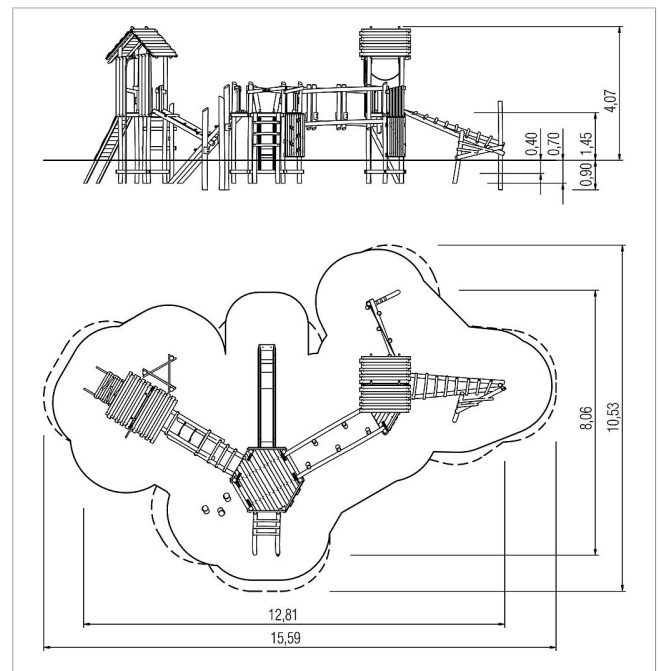

5 45 328 0630 0

paradiso play unit  
Gido, solo

made in germany

### Scope of delivery

- 15x post unit: robinia
- 4x platform unit: robinia
- 2x pitched roof: robinia
- 1x chicken ladder: robinia
- 1x climbing panel: robinia
- 1x fireman's pole: stainless steel
- 1x floating piles: robinia, plastic-coated steel rope
- 1x ladder sloped: robinia
- 1x poles ascent: robinia
- 1x ramp: robinia
- 1x triangular ascent: robinia
- 1x crossed rungs bridge: robinia, plastic-coated steel rope
- 1x piles bridge: robinia
- 4x access restriction: robinia
- 3x parapet: robinia
- 1x slide entry board: robinia
- 3x walk-through protection: robinia
- 1x play parapet window: robinia
- 1x counter: robinia
- 3x set of climbing grips: aluminium, plastic-coated
- 16x squared timber: robinia

	Material	Robinia natural
	Foundation level	FL 3
	Minimum space	1559x1053x407 cm
	Free falling height	175 cm
	Impact protection net	89,0 m <sup>2</sup>
	Foundations	32x CF