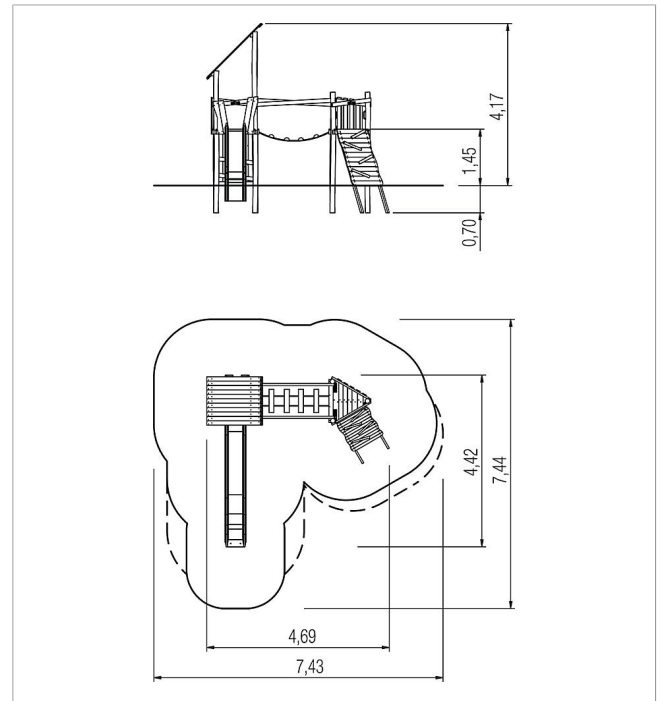

5 45 315 0530 6

paradiso play unit Gina, solo

made in germany

Scope of delivery

- 7x post structure: robinia
- 2x platform structure: robinia
- 1x pent roof: robinia
- 1x climbing board: robinia
- 1x ramp: robinia
- 1x suspension bridge straight: robinia, stainless steel
- 2x parapet: robinia
- 2x walk-through protection: robinia
- 1x slide entry plate: robinia
- 2x set of grips: coated aluminium
- 7x squared timber: robinia
- fittings: stainless steel

	Material	Robinia oiled
	Foundation level	FL 3
	Minimum space	743x744x417 cm
	Free falling height	145 cm
	Impact protection net	37,0 m ²
	Foundations	9x CF
	Assembly	2 Personen/4 Std.
	Largest section	ø14x478 cm