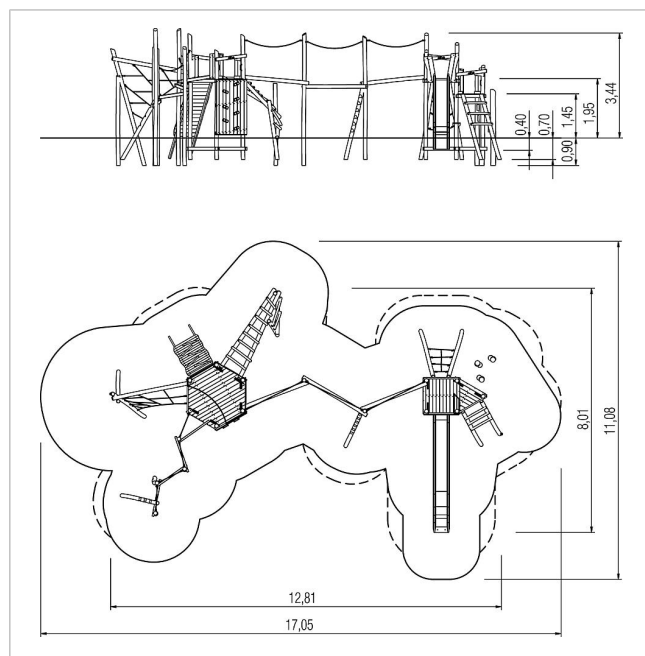

5 45 329 0530 6

paradiso play unit Han, solo

made in germany

Scope of delivery

- 11x post unit: robinia
- 3x platform unit: robinia
- 1x chicken ladder: robinia
- 1x climbing net: robinia, plastic-coated steel rope
- 1x climbing panel: robinia
- 1x ladder sloped: robinia
- 1x net ascent: robinia, plastic-coated steel rope
- 1x poles ascent: robinia
- 1x ramp: robinia
- 1x square timber ascent: robinia, plastic-coated steel rope
- 1x balancing ascent: robinia, plastic-coated steel rope
- 2x access restriction: robinia
- 1x slide entry board: robinia
- 5x walk-through protection: robinia
- 1x counter: robinia
- 5x set of climbing grips: aluminium, plastic-coated
- 13x squared timber: robinia

	Material	Robinia oiled
	Foundation level	FL 3
	Minimum space	1705x1108x375 cm
	Free falling height	266 cm
	Impact protection net	103,0 m ²
	Foundations	33x CF