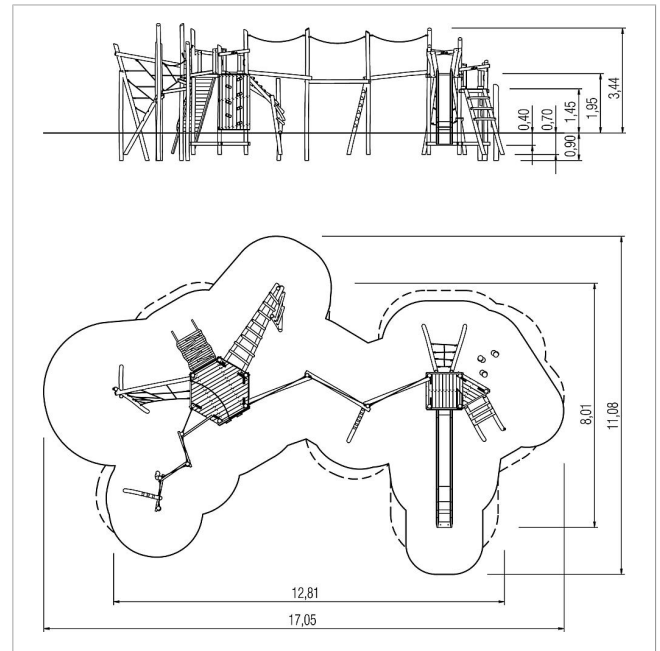

## paradiso play unit Han, solo

made in germany

### Scope of delivery

- 11x post unit: robinia
- 3x platform unit: robinia
- 1x chicken ladder: robinia
- 1x climbing net: robinia, plastic-coated steel rope
- 1x climbing panel: robinia
- 1x ladder sloped: robinia
- 1x net ascent: robinia, plastic-coated steel rope
- 1x poles ascent: robinia
- 1x ramp: robinia
- 1x square timber ascent: robinia, plastic-coated steel rope
- 1x balancing ascent: robinia, plastic-coated steel rope
- 2x access restriction: robinia
- 1x slide entry board: robinia
- 5x walk-through protection: robinia
- 1x counter: robinia
- 5x set of climbing grips: aluminium, plastic-coated
- 13x squared timber: robinia

	Material	Robinia natural
	Foundation level	FL 3
	Minimum space	1705x1108x375 cm
	Free falling height	266 cm
	Impact protection net	103,0 m <sup>2</sup>
	Foundations	33x CF