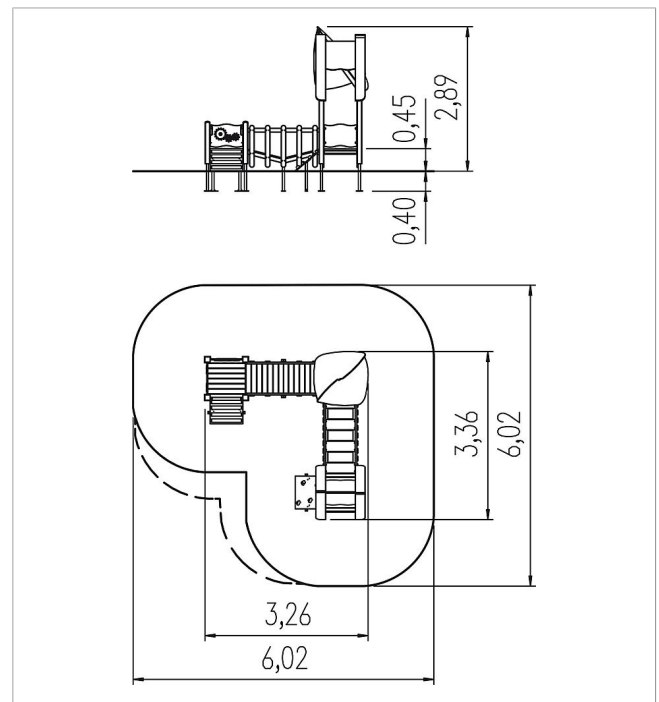

5 11 010 0111 0

playo play unit Hannes

made in germany

Scope of delivery

- 12x post construction: SW
- 12x post shoe: steel galvanised
- 3x platform construction: SW
- 1x wall panel: HPL
- 2x set of grips: aluminium, plastic coated
- 1x knick knack crossing: SW
- 1x ramp: HPL, climbing grips
- 1x ramp: HPL, SW
- 1x butterfly roof: HPL
- 1x play panel click wheel: HPL, stainless steel, plastic
- 1x play panel hole: HPL, perspex
- 1x play panel steering wheel: HPL, steel galvanised
- 1x play panel gear wheel: HPL
- 1x play panel counting rings: HPL, ROB
- 1x pitched roof: SW, HPL
- 1x stair crossover: SW, HPL
- fittings: stainless steel

	Material	SW pi
	Foundation level	FL 1
	Minimum space	602x602x289 cm
	Free falling height	45 cm
	Impact protection net	29,0 m ²
	Foundations	15x CF or 15x PFs