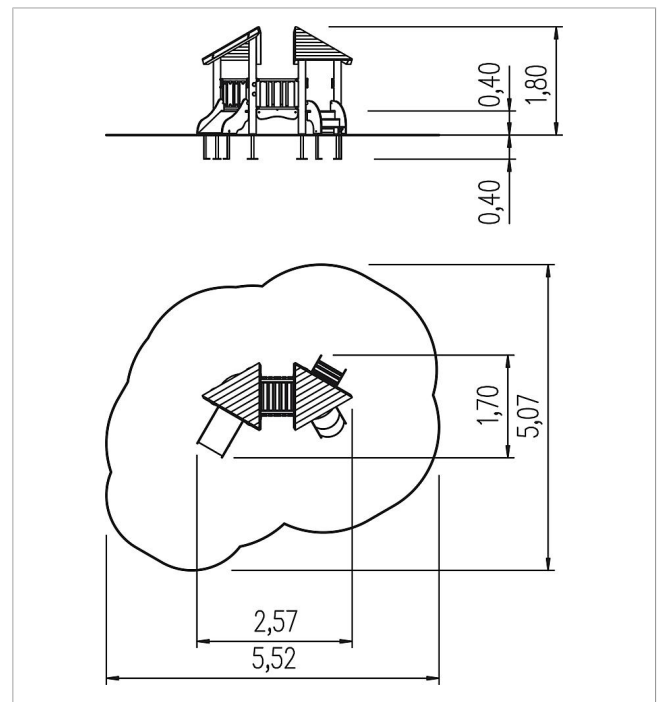

5 59 858 0110 0

minimondo play unit Heather

made in germany

Scope of delivery

- 1 x set of posts with support bases: SW, galvanised steel
- 2 x platform: HPL
- 2x roof: SW
- 1x belly board: HPL
- 1x stairs: HPL
- 1x arched bridge: SW, HPL
- 1x rung ascent: SW, HPL
- 3x fence element: stainless steel, SW

	Material	SW pi
	Minimum space	552x507x220 cm
	Free falling height	40 cm
	Impact protection net	21,5 m ²
	Foundations	1x CF or 4x PFs + 3x PFr