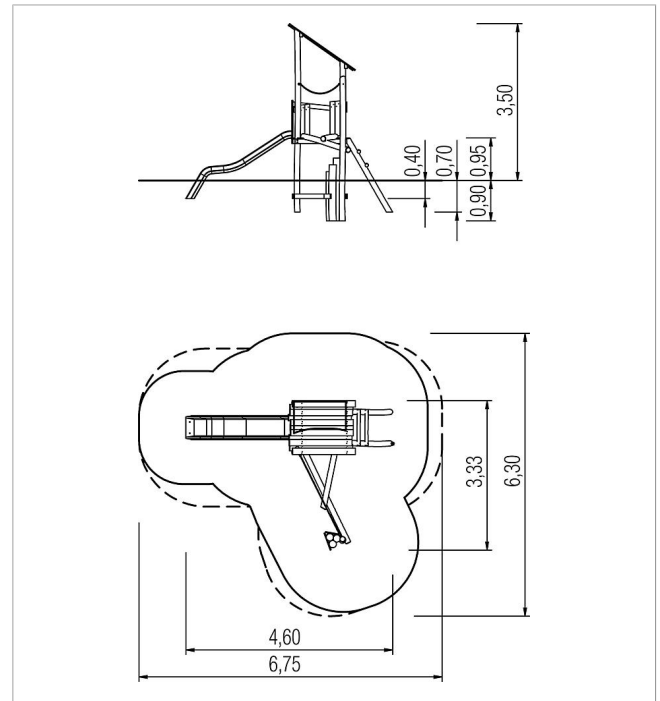

5 45 320 0530 6

paradiso play unit
Hendrik, solo

made in germany

Scope of delivery

- 4x post unit: robinia
- 1x platform unit: robinia
- 1x sloped boarded roof: robinia
- 1x Y-ascent: robinia, plastic-coated steel rope
- 1x ladder sloped: robinia
- 1x slide entry board: robinia
- 2x walk-through protection: robinia
- 1x set of climbing grips: aluminium, plastic-coated
- 4x squared timber: robinia

	Material	Robinia oiled
	Foundation level	FL 3
	Minimum space	675x630x350 cm
	Free falling height	95 cm
	Impact protection net	27,0 m ²
	Foundations	7x CF