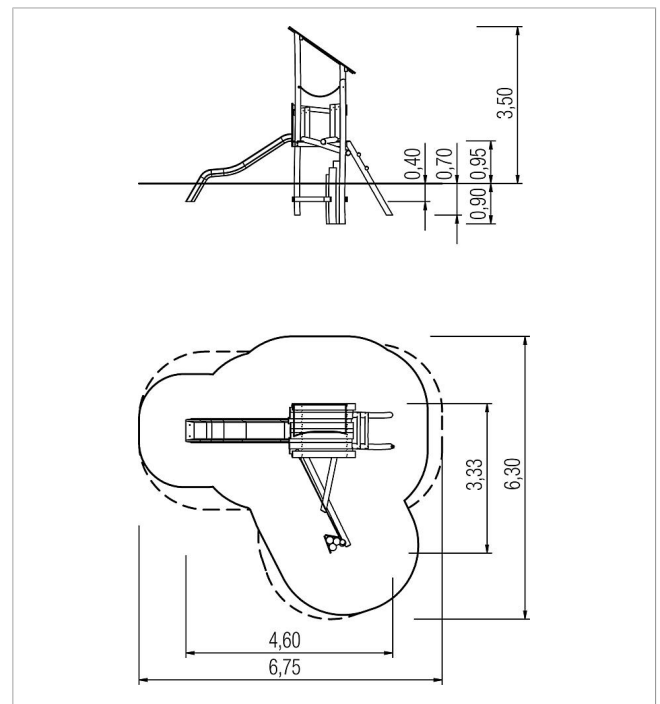

### Scope of delivery

- 4x post unit: robinia
- 1x platform unit: robinia
- 1x sloped boarded roof: robinia
- 1x Y-ascent: robinia, plastic-coated steel rope
- 1x ladder sloped: robinia
- 1x slide entry board: robinia
- 2x walk-through protection: robinia
- 1x set of climbing grips: aluminium, plastic-coated
- 4x squared timber: robinia

	Material	Robinia natural
	Foundation level	FL 3
	Minimum space	675x630x350 cm
	Free falling height	95 cm
	Impact protection net	27,0 m <sup>2</sup>
	Foundations	7x CF