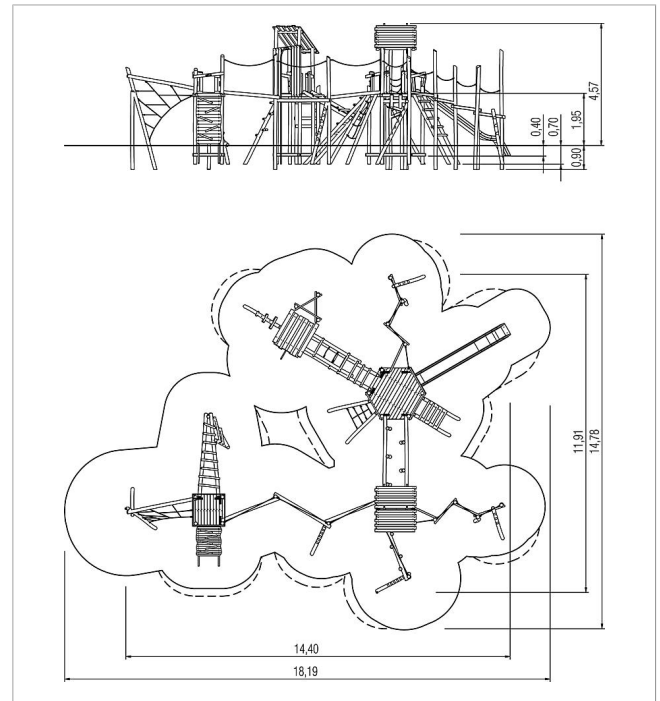

### Scope of delivery

- 18x post unit: robinia
- 4x platform unit: robinia
- 1x pitched roof: robinia
- 1x sloped boarded roof: robinia
- 1x chicken ladder: robinia
- 1x climbing net: robinia, plastic-coated steel rope
- 1x fireman's pole: stainless steel
- 1x floating piles: robinia, plastic-coated steel rope
- 1x ladder sloped: robinia
- 1x net ascent: robinia, plastic-coated steel rope
- 1x ramp: robinia
- 2x square timber ascent: robinia, plastic-coated steel rope
- 1x staggered logs ascent: robinia
- 1x triangular ascent: robinia
- 1x balancing ascent: robinia, plastic-coated steel rope
- 1x crossed rungs bridge: robinia, plastic-coated steel rope
- 1x piles bridge: robinia
- 6x access restriction: robinia
- 1x slide entry board: robinia
- 5x walk-through protection: robinia
- 5x set of climbing grips: aluminium, plastic-coated
- 18x squared timber: robinia

	Material	Robinia oiled
	Foundation level	FL 3
	Minimum space	1819x1478x457 cm
	Free falling height	266 cm
	Impact protection net	160,0 m <sup>2</sup>
	Foundations	50x CF