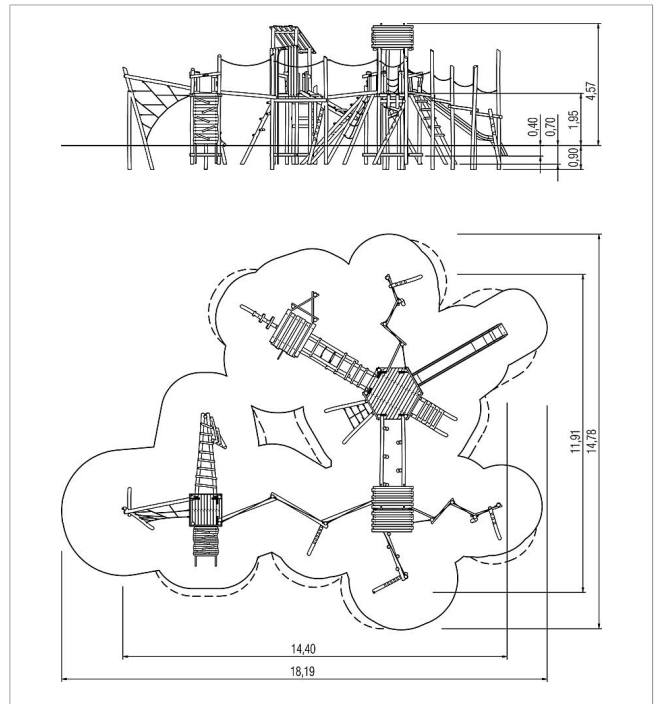

5 45 330 0630 0

paradiso play unit lsa,  
solo

made in germany

**Scope of delivery**

- 18x post unit: robinia
- 4x platform unit: robinia
- 1x pitched roof: robinia
- 1x sloped boarded roof: robinia
- 1x chicken ladder: robinia
- 1x climbing net: robinia, plastic-coated steel rope
- 1x fireman's pole: stainless steel
- 1x floating piles: robinia, plastic-coated steel rope
- 1x ladder sloped: robinia
- 1x net ascent: robinia, plastic-coated steel rope
- 1x ramp: robinia
- 2x square timber ascent: robinia, plastic-coated steel rope
- 1x staggered logs ascent: robinia
- 1x triangular ascent: robinia
- 1x balancing ascent: robinia, plastic-coated steel rope
- 1x crossed rungs bridge: robinia, plastic-coated steel rope
- 1x piles bridge: robinia
- 6x access restriction: robinia
- 1x slide entry board: robinia
- 5x walk-through protection: robinia
- 5x set of climbing grips: aluminium, plastic-coated
- 18x squared timber: robinia

	Material	Robinia natural
	Foundation level	FL 3
	Minimum space	1819x1478x457 cm
	Free falling height	266 cm
	Impact protection net	160,0 m <sup>2</sup>
	Foundations	50x CF