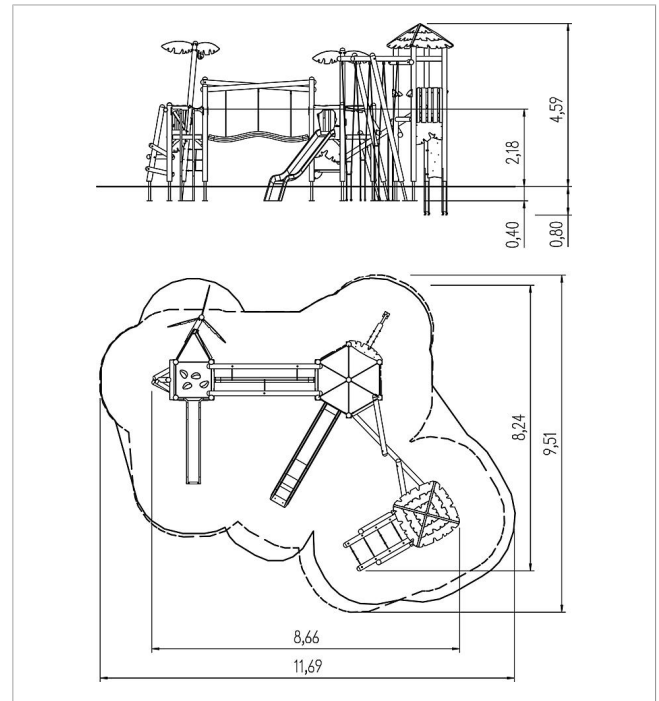

5 25 112 0110 0

unique play unit Isla de Patos, solo

made in germany

Scope of delivery

- 15x post construction: SW or steel
- 5x platform construction: galvanised steel
- 1x platform leaf: HPL
- 7x platform: HPL
- 7x wall panel: SW
- 1x struts trunk ascent: SW
- 1x triangular platform with net and diagonal posts: SW or steel, HPL, polyester-coated steel cable, galvanised steel
- 1x banister slide: stainless steel
- 1x climbing wall: HPL, climbing grips
- 1x bud ascent: SW
- 1x Tibet bridge: polyester-coated steel cable
- 1x zigzag crossover: SW
- 1x roof: SW, HPL
- 1x frame trim: SW
- 1x slide entry plate: HPL
- 3x bench: SW, HPL
- 1x gaming table: HPL, steel
- 6x decoration palm leaf: HPL
- 2x decoration mask: HPL
- 2x walk-through protection leaf: HPL, SW
- 2x set of grips: steel

	Material	SW pi
	Foundation level	FL 1
	Minimum space	1169x951x459 cm
	Free falling height	218 cm
	Impact protection net	74,5 m ²
	Foundations	21x CF or 17x PFs + 2x PFI + 2x CF