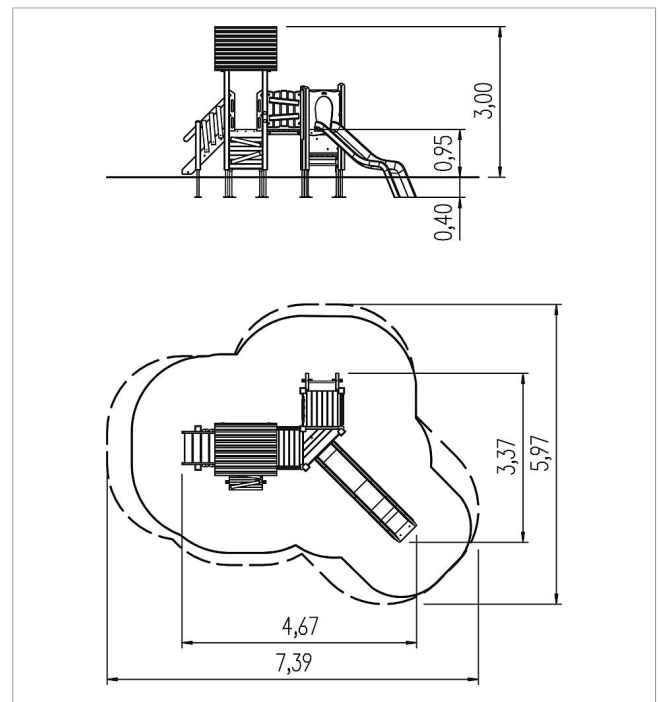

5 11 517 0110 0

ecorino play unit
Jannu, solo

made in germany

Scope of delivery

2x adapter: SW or steel
 11x post structure: SW or steel
 4x platform structure: SW
 1x pent roof: SW
 1x climbing board: HPL, climbing grips
 1x sloped ladder: SW, stainless steel
 1x vertical ladder: stainless steel
 1x ramp: SW
 1x stairs: SW
 1x parapet: HPL
 3x parapet: SW
 1x walk-through protection: stainless steel
 1x slide entry plate: HPL
 2x access restriction: HPL
 1x play panel gearwheel: HPL
 6x decoration timber: SW
 2x set of grips: aluminium, plastic-coated
 1x filling timber: SW
 fittings: stainless steel

	Material	SW pi
	Foundation level	FL 1
	Minimum space	739x597x300 cm
	Free falling height	95 cm
	Impact protection net	26,5 m ²
	Foundations	15x CF or 11x PFs
	Largest section	10x10x294 cm