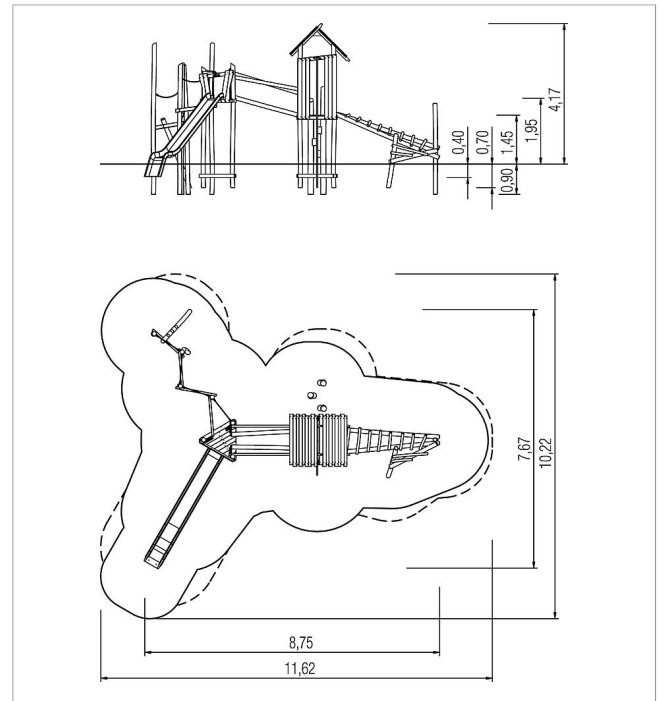

5 45 331 0530 6

paradiso play unit Janny, solo

made in germany

Scope of delivery

- 7x post unit: robinia
- 2x platform unit: robinia
- 1x pitched roof: robinia
- 1x chicken ladder: robinia
- 1x fireman's pole: stainless steel
- 1x poles ascent: robinia
- 1x square timber ascent: robinia, plastic-coated steel rope
- 1x balancing beam sloped: robinia
- 2x access restriction: robinia
- 1x slide entry board: robinia
- 7x squared timber: robinia

	Material	Robinia oiled
	Foundation level	FL 3
	Minimum space	1162x1022x417 cm
	Free falling height	195 cm
	Impact protection net	62,0 m ²
	Foundations	18x CF