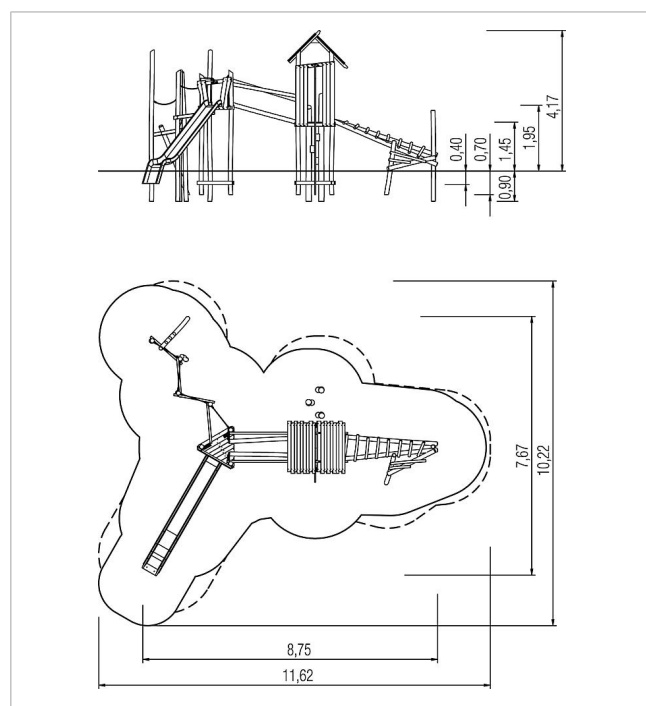

5 45 331 0630 0

paradiso play unit
Janny, solo

made in germany

Scope of delivery

- 7x post unit: robinia
- 2x platform unit: robinia
- 1x pitched roof: robinia
- 1x chicken ladder: robinia
- 1x fireman's pole: stainless steel
- 1x poles ascent: robinia
- 1x square timber ascent: robinia, plastic-coated steel rope
- 1x balancing beam sloped: robinia
- 2x access restriction: robinia
- 1x slide entry board: robinia
- 7x squared timber: robinia

	Material	Robinia natural
	Foundation level	FL 3
	Minimum space	1162x1022x417 cm
	Free falling height	195 cm
	Impact protection net	62,0 m ²
	Foundations	18x CF